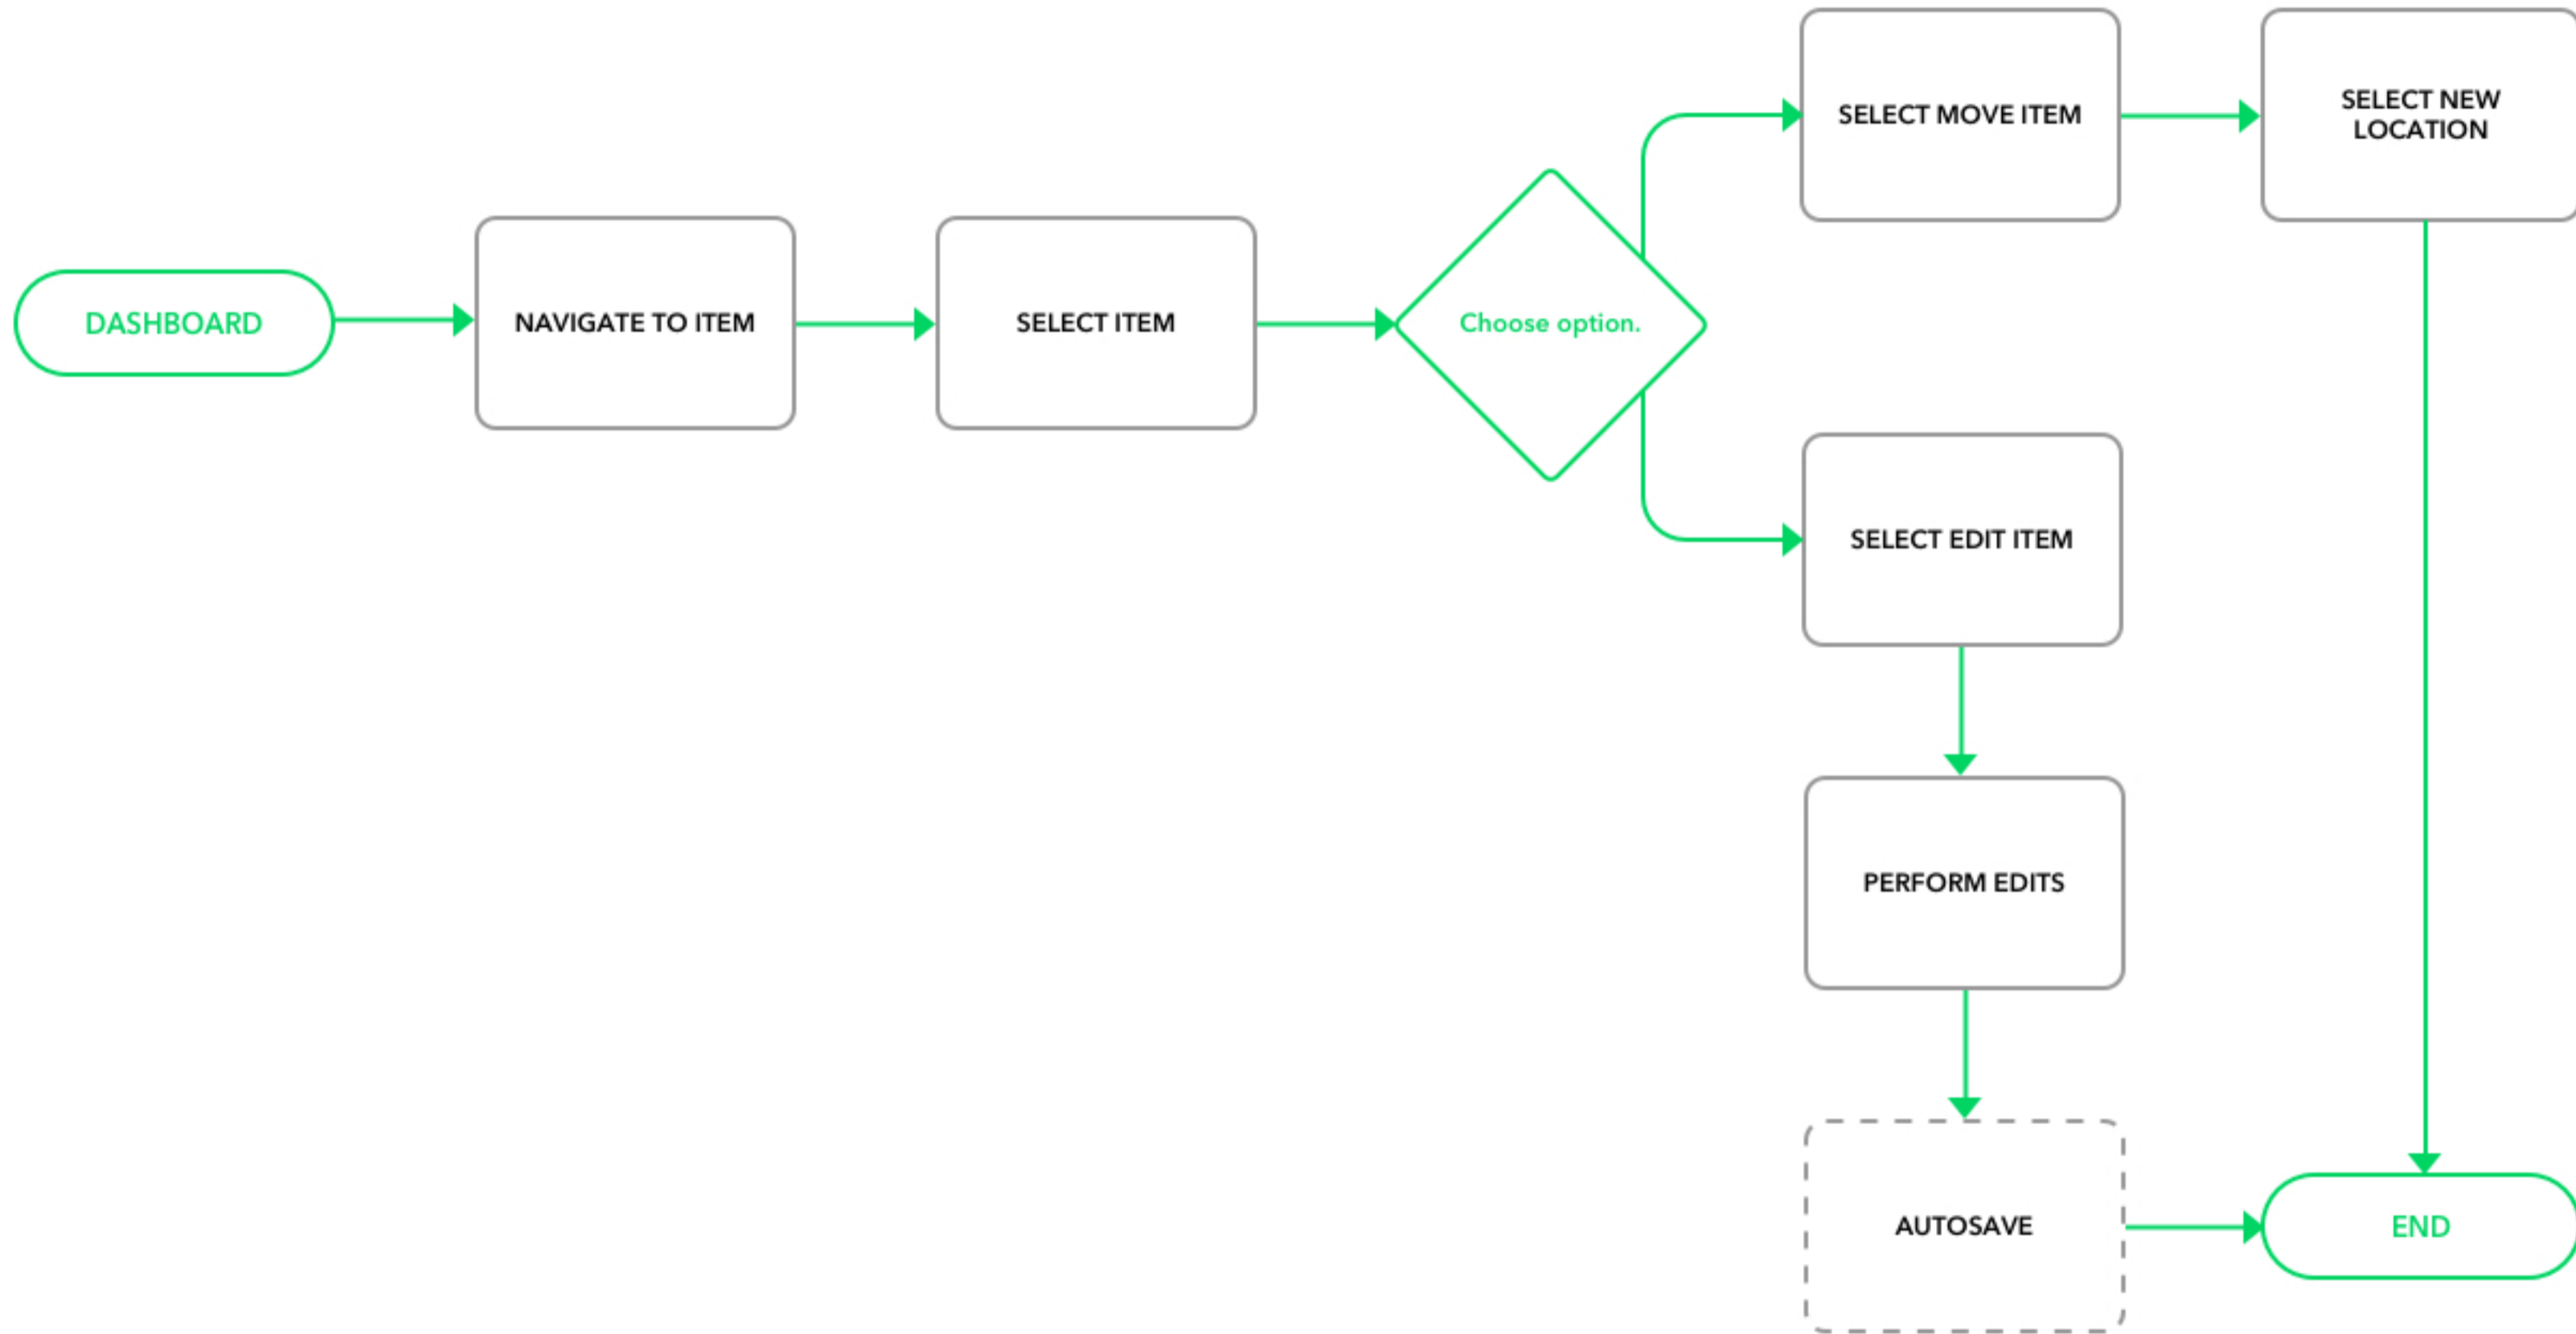

## CLOUD STORAGE APP: CREATE ITEM FLOW

At any step user has the ability to cancel out of the flow and return to the dashboard.

## CLOUD STORAGE APP: EDIT ITEM FLOW

At any step user has the ability to cancel out of the flow and return to the dashboard.

## CLOUD STORAGE APP: SHARING AND COLLABORATION FLOW

At any step user has the ability to cancel out of the flow and return to the dashboard.

## CLOUD STORAGE APP: SIGN-UP FLOW

At any step user has the ability to cancel out of the flow and return to the dashboard.