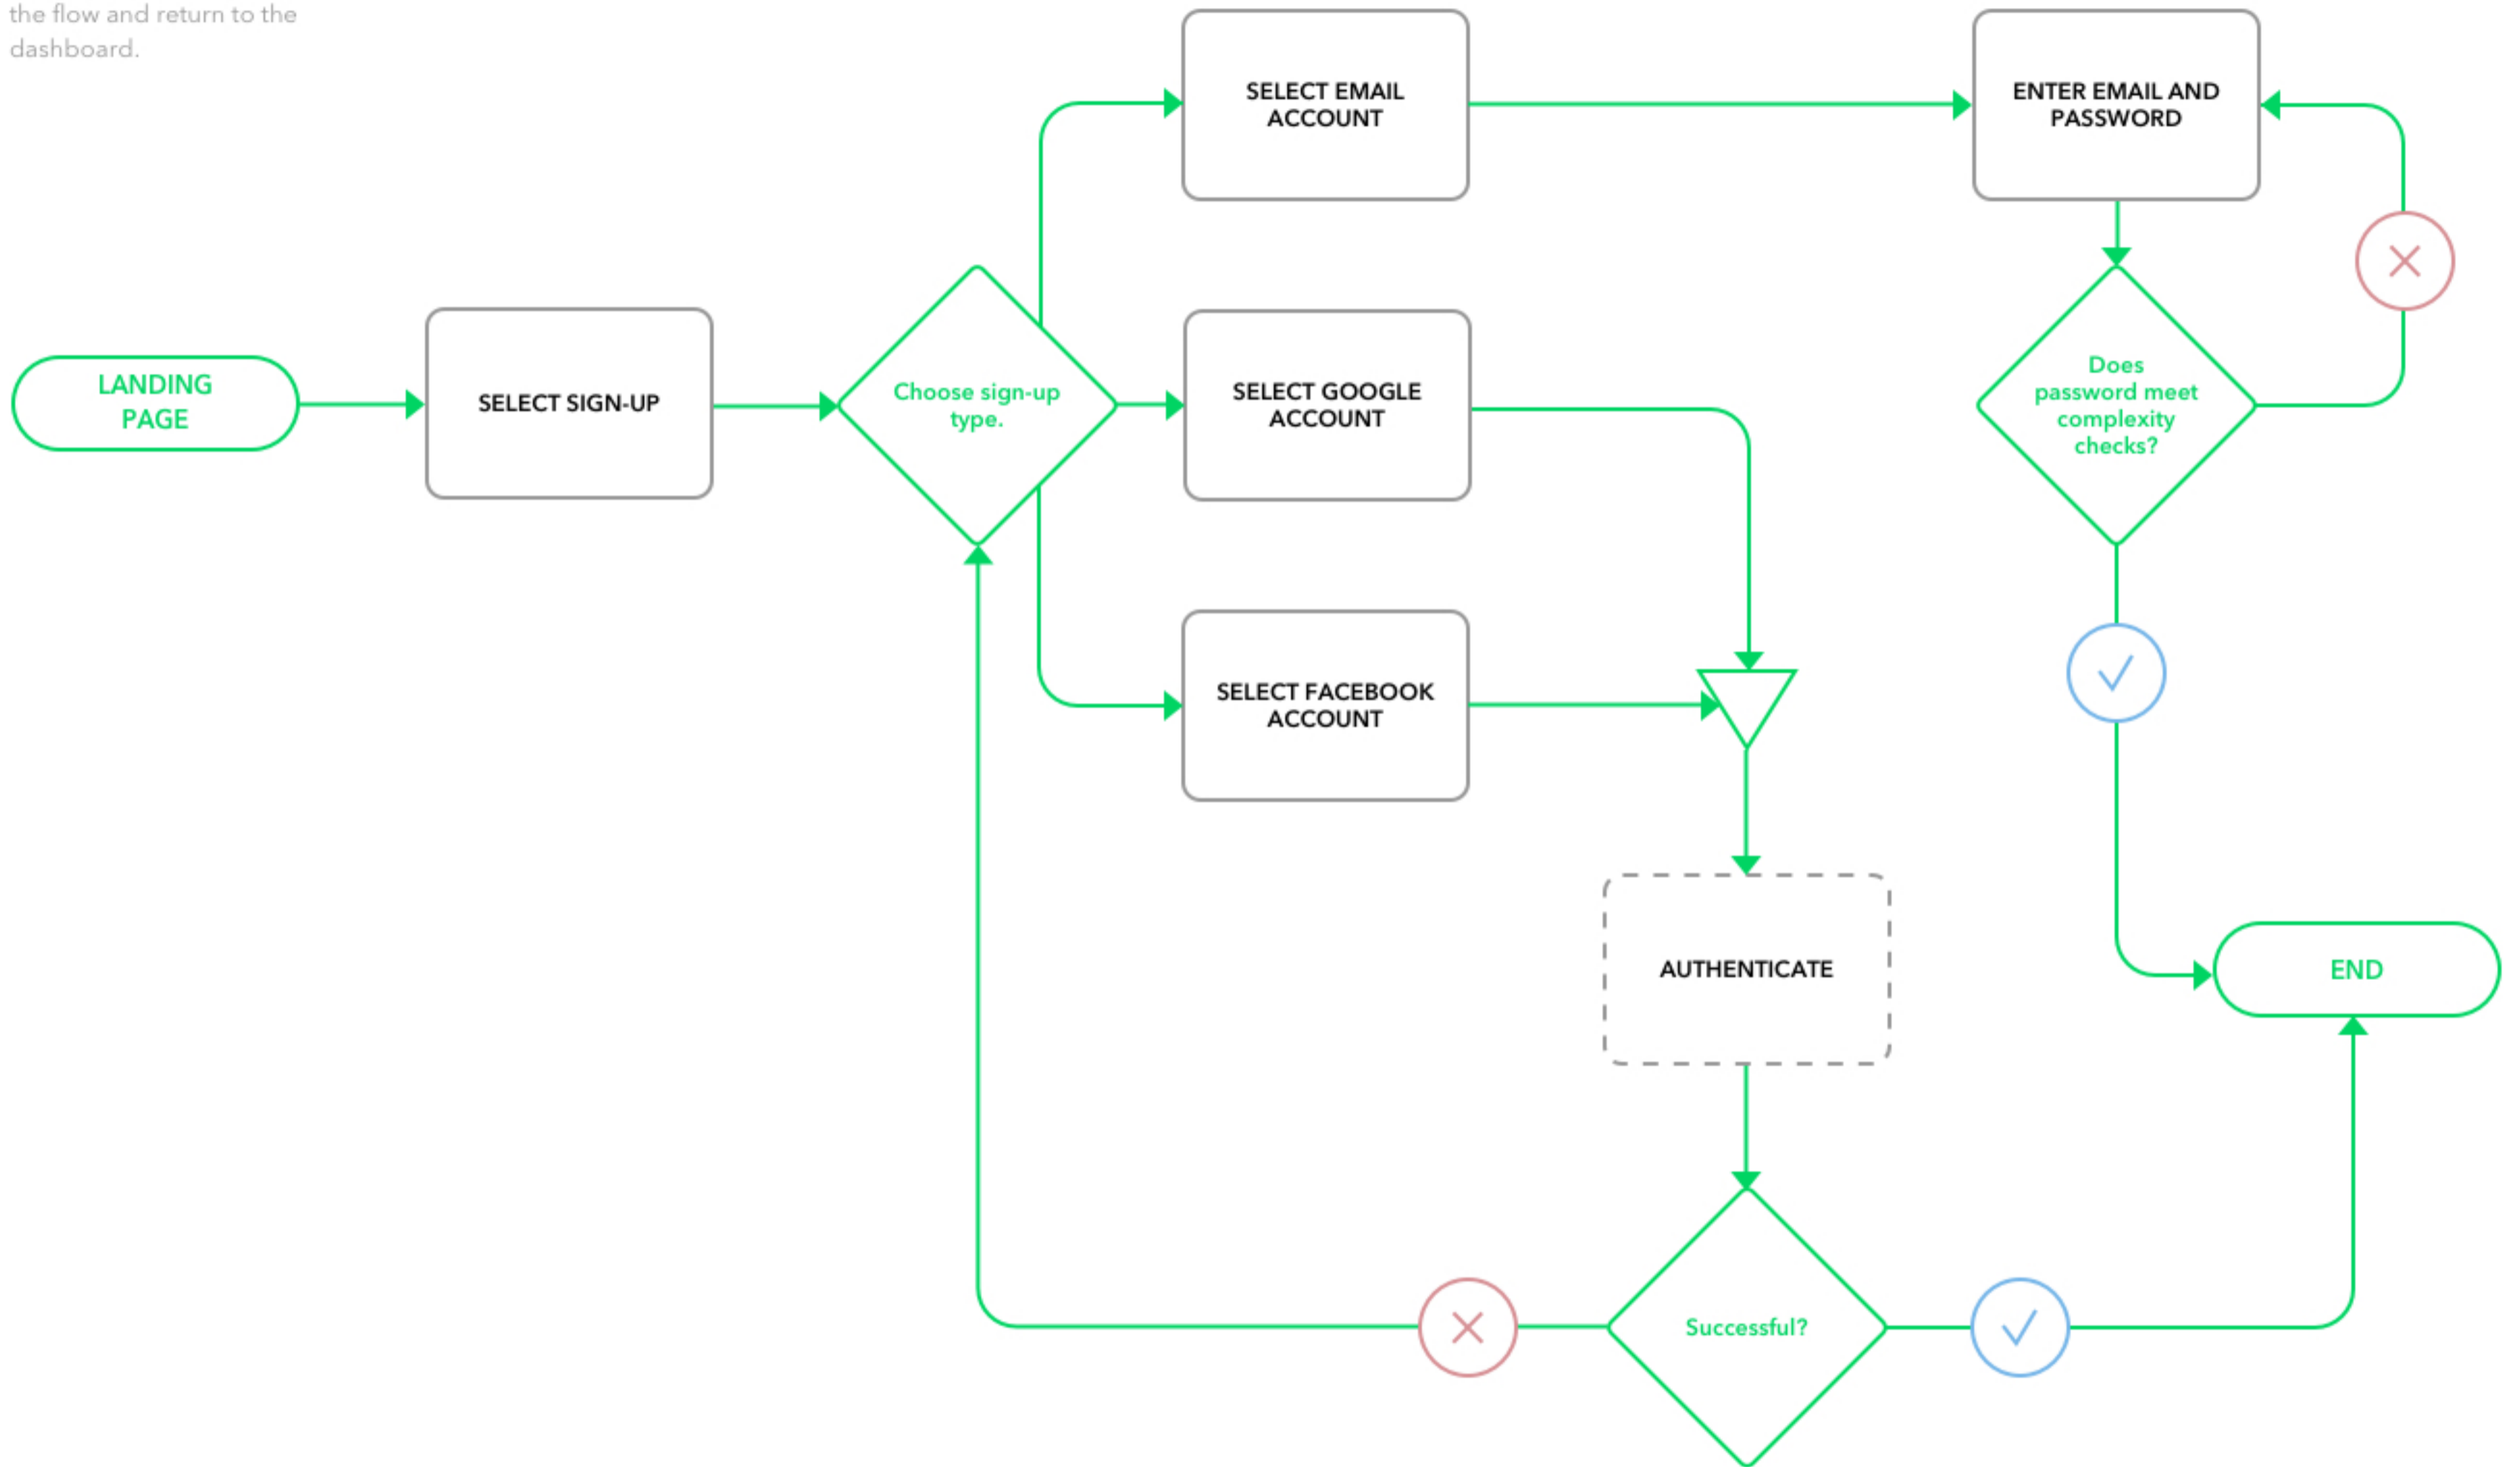

## CLOUD STORAGE APP: CREATE ITEM FLOW

At any step user has the ability to cancel out of the flow and return to the dashboard.

## CLOUD STORAGE APP: EDIT ITEM FLOW

At any step user has the ability to cancel out of the flow and return to the dashboard.

## CLOUD STORAGE APP: SHARING AND COLLABORATION FLOW

At any step user has the ability to cancel out of the flow and return to the dashboard.

## CLOUD STORAGE APP: SIGN-UP FLOW

At any step user has the ability to cancel out of the flow and return to the dashboard.