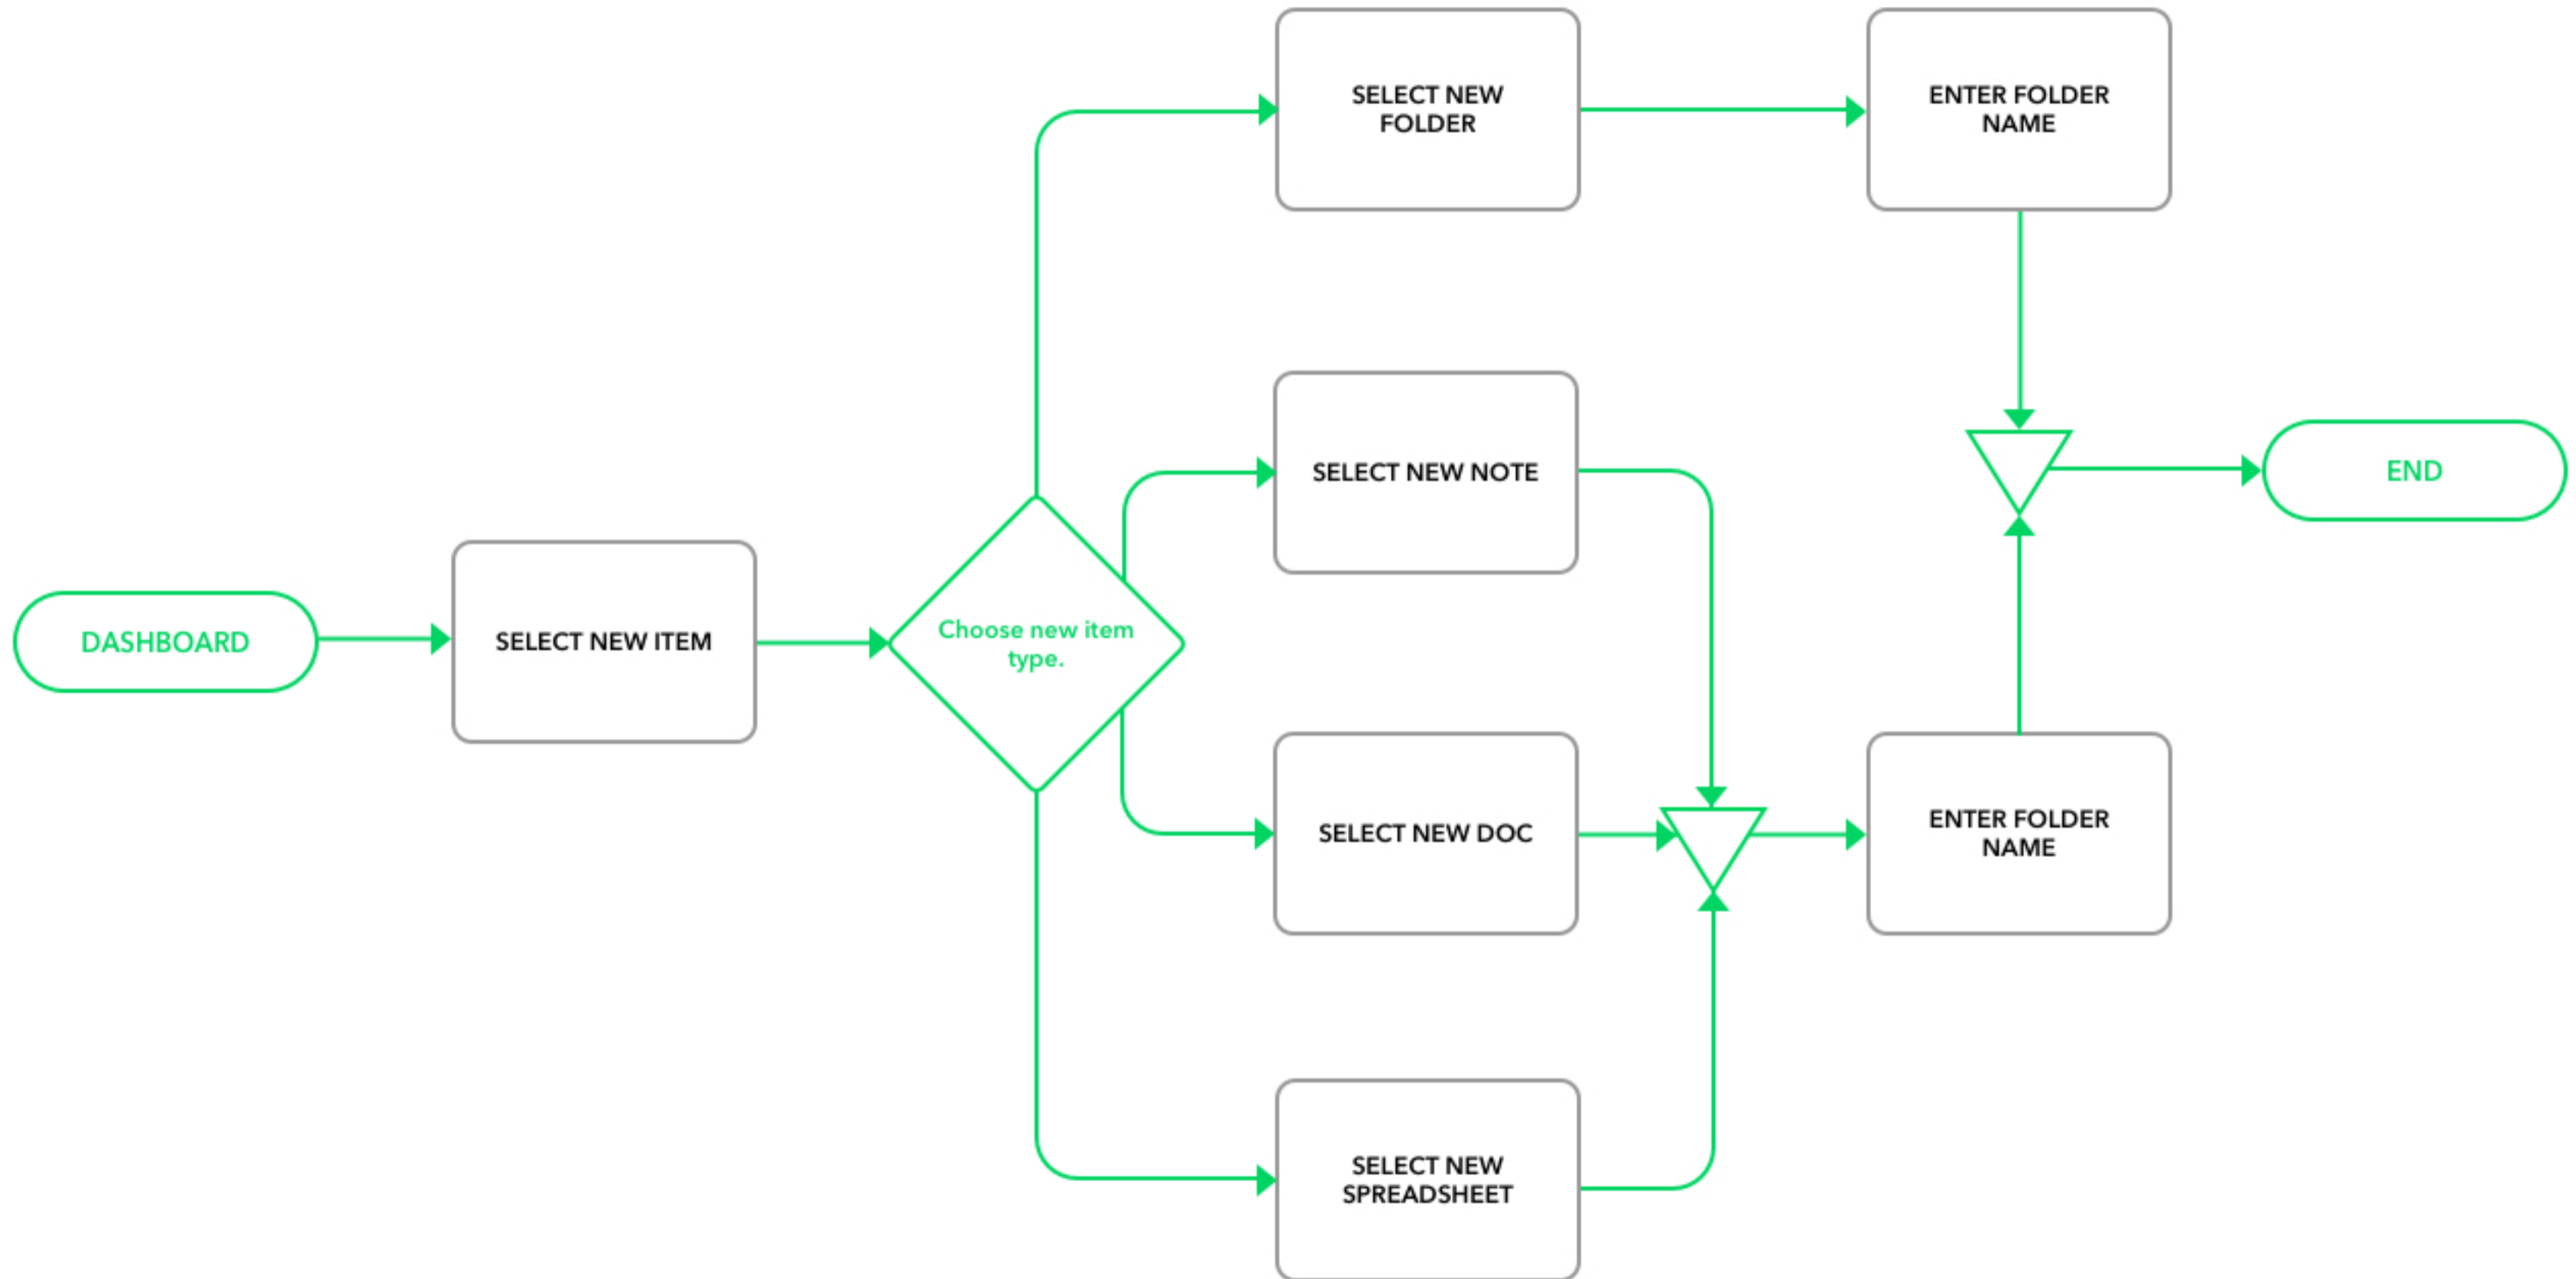

## CLOUD STORAGE APP: CREATE ITEM FLOW

At any step user has the ability to cancel out of the flow and return to the dashboard.

## CLOUD STORAGE APP: EDIT ITEM FLOW

At any step user has the ability to cancel out of the flow and return to the dashboard.

## CLOUD STORAGE APP: SHARING AND COLLABORATION FLOW

At any step user has the ability to cancel out of the flow and return to the dashboard.

## CLOUD STORAGE APP: SIGN-UP FLOW

At any step user has the ability to cancel out of the flow and return to the dashboard.