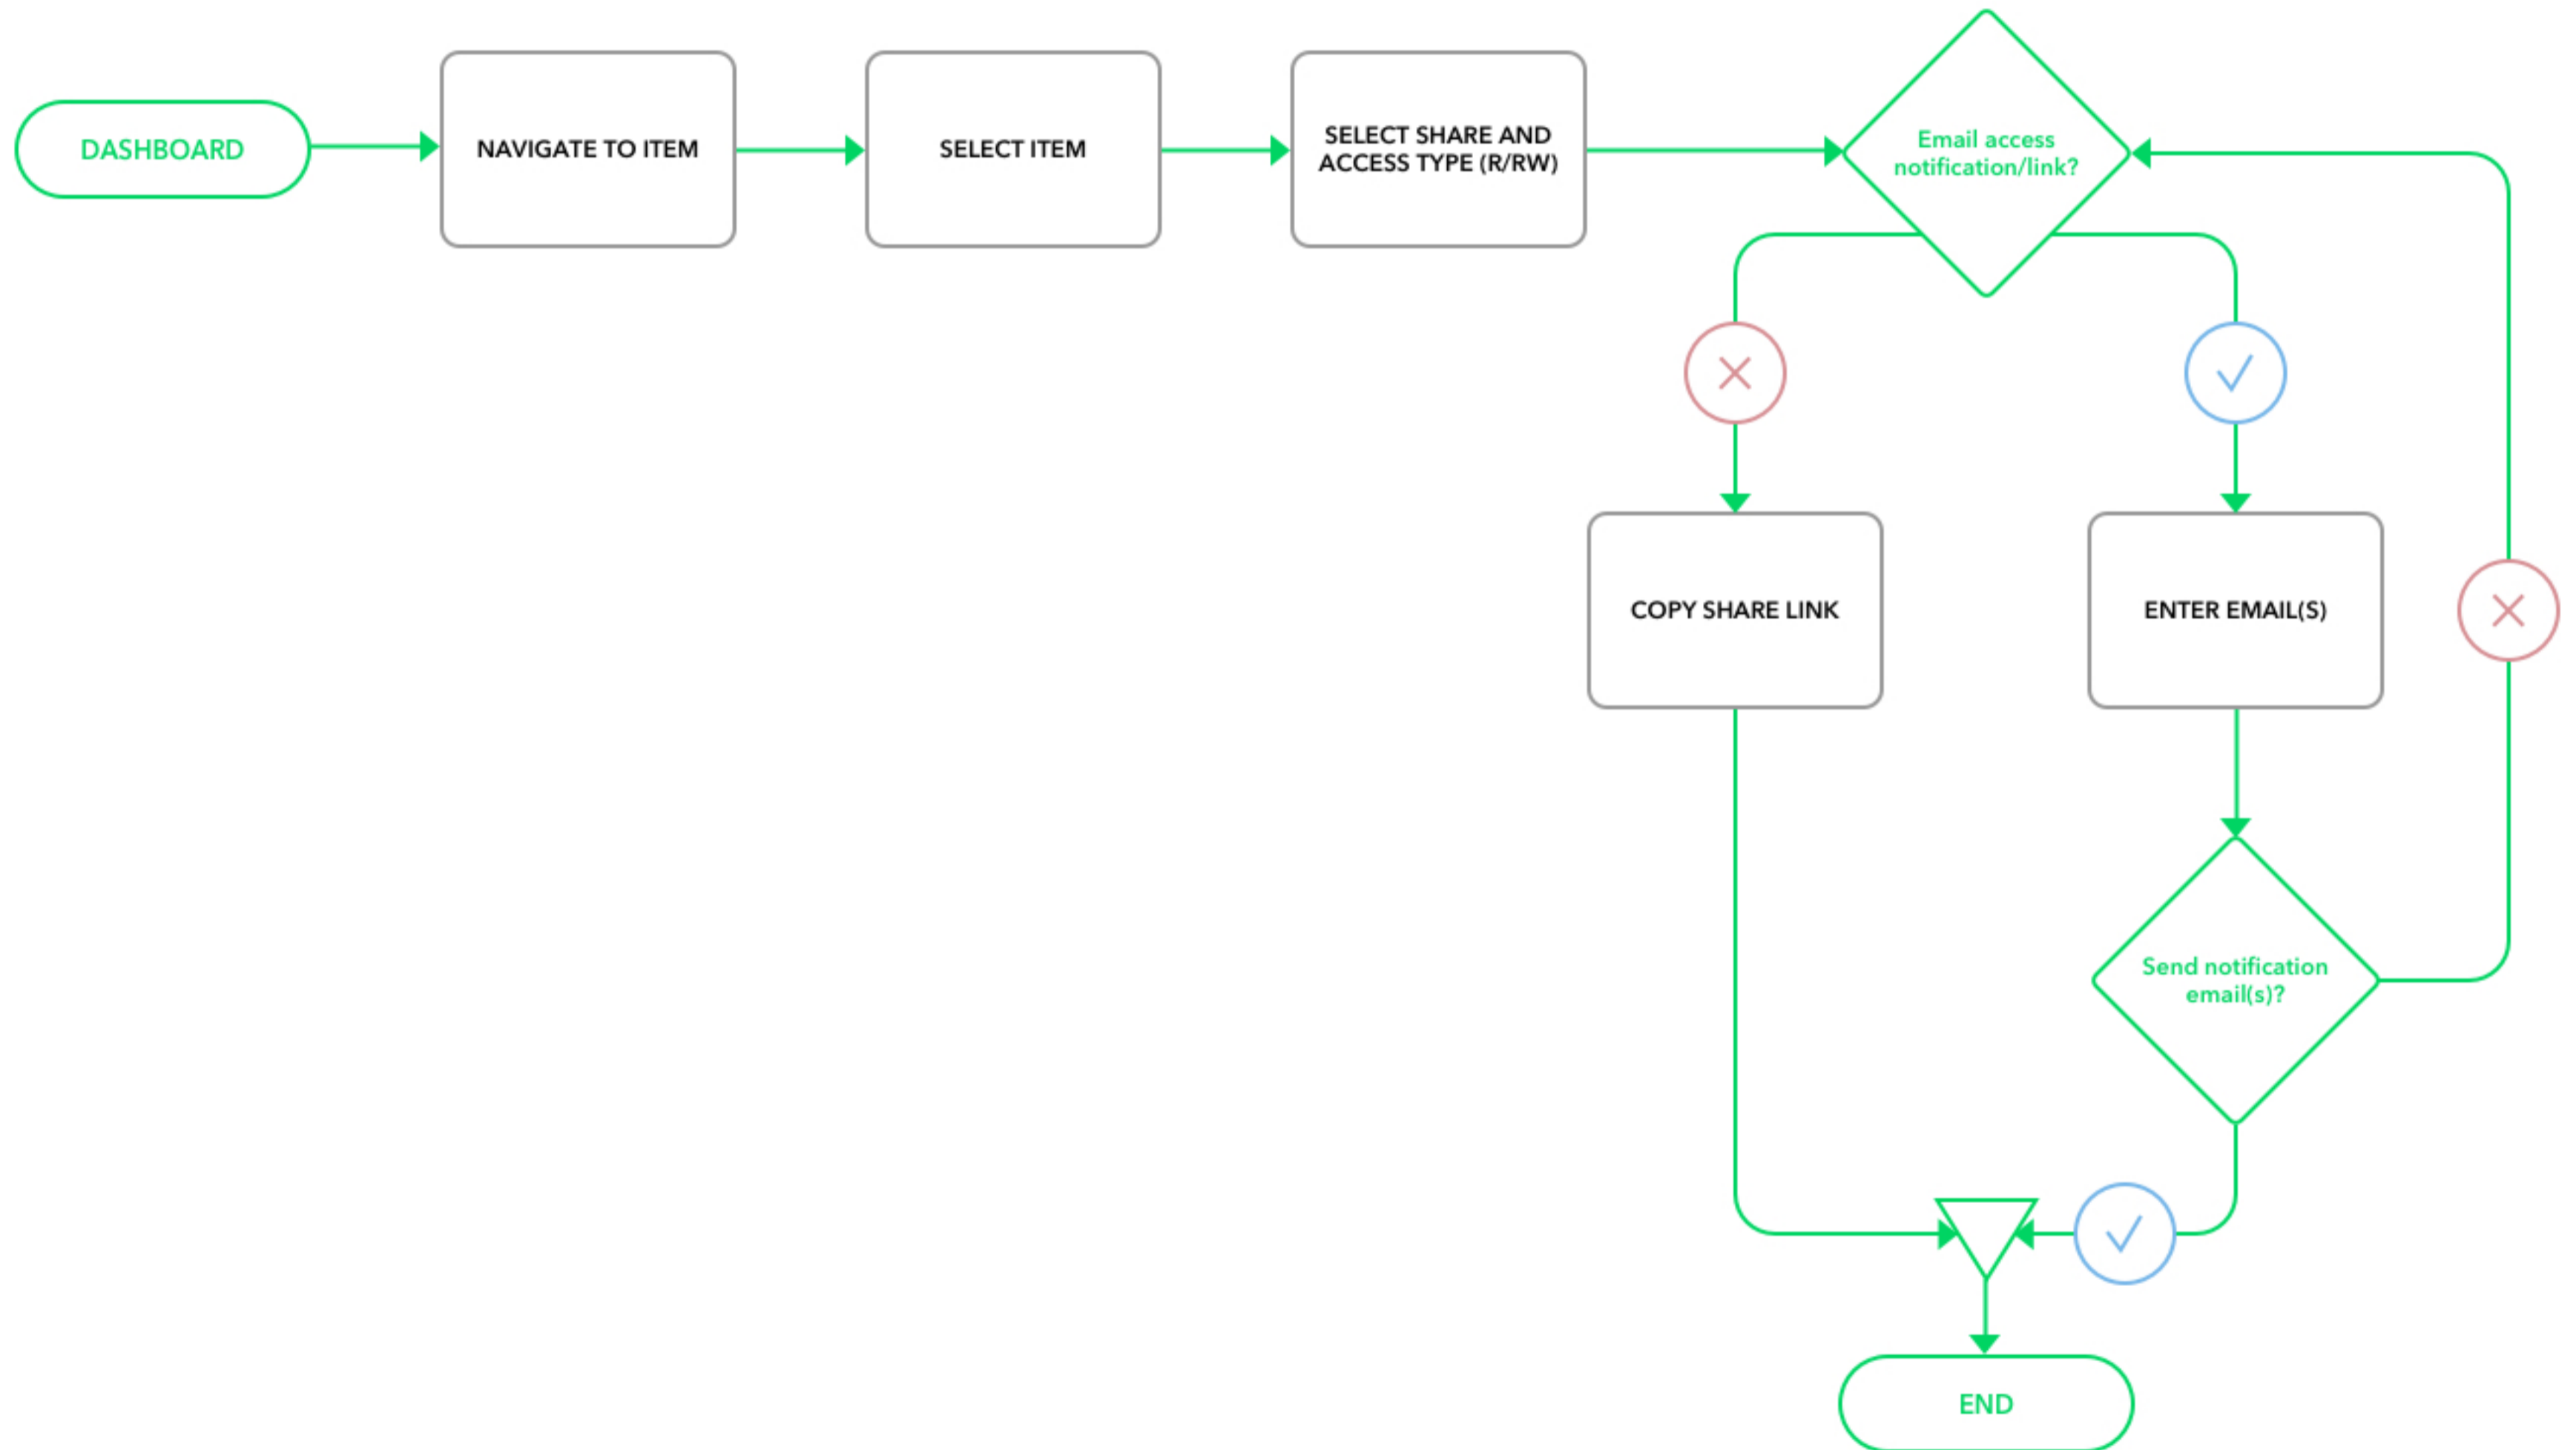

## CLOUD STORAGE APP: CREATE ITEM FLOW

At any step user has the ability to cancel out of the flow and return to the dashboard.

## CLOUD STORAGE APP: EDIT ITEM FLOW

At any step user has the ability to cancel out of the flow and return to the dashboard.

## CLOUD STORAGE APP: SHARING AND COLLABORATION FLOW

At any step user has the ability to cancel out of the flow and return to the dashboard.

## CLOUD STORAGE APP: SIGN-UP FLOW

At any step user has the ability to cancel out of the flow and return to the dashboard.