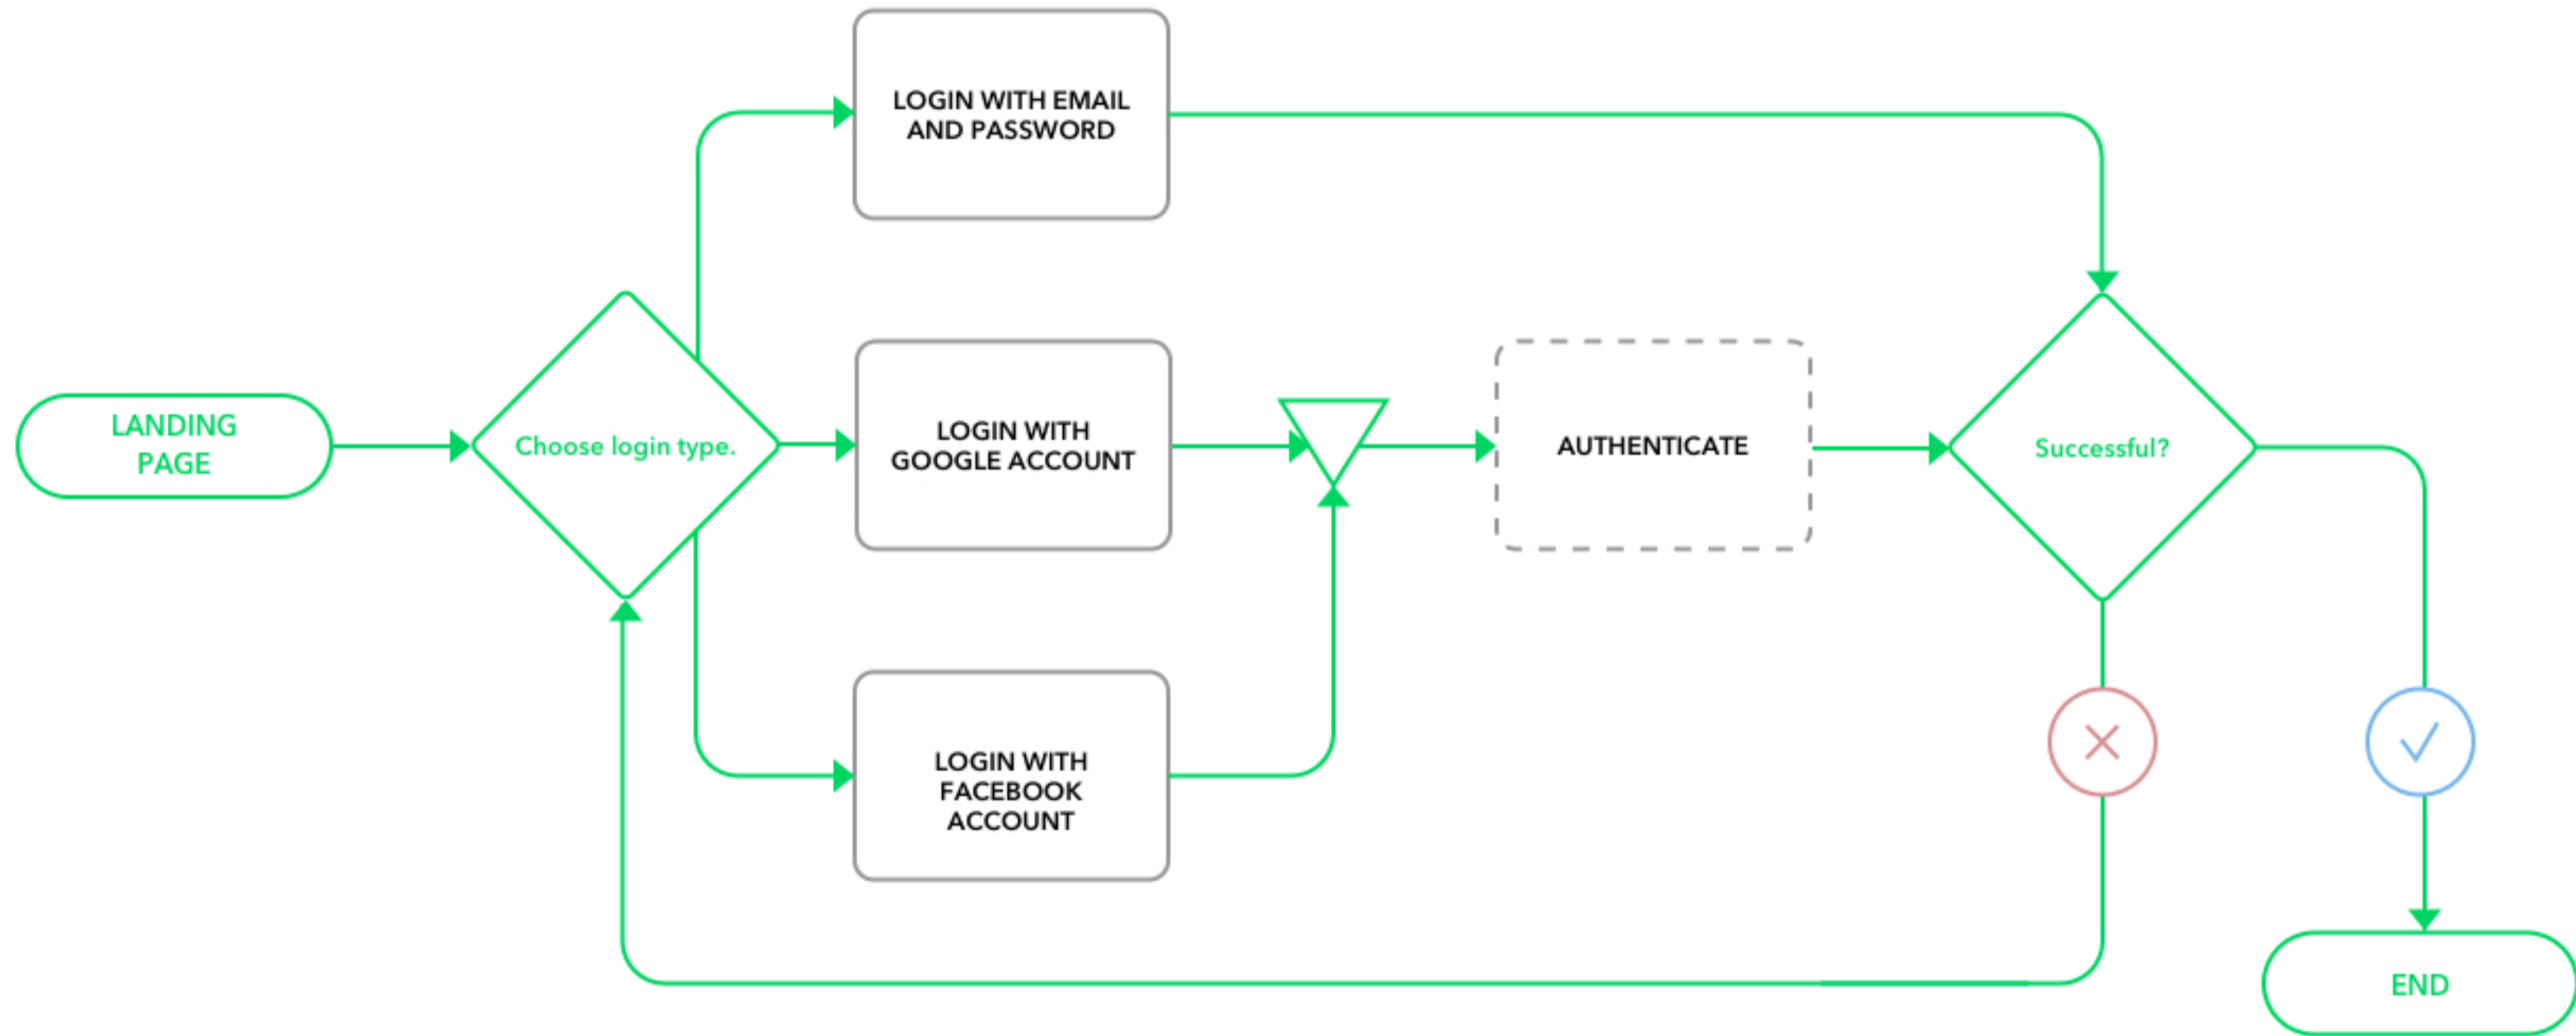

## CLOUD STORAGE APP: EDIT ITEM FLOW

At any step user has the ability to cancel out of the flow and return to the dashboard.

## CLOUD STORAGE APP: SHARING AND COLLABORATION FLOW

At any step user has the ability to cancel out of the flow and return to the dashboard.

## CLOUD STORAGE APP: SIGN-UP FLOW

At any step user has the ability to cancel out of the flow and return to the dashboard.

## CLOUD STORAGE APP: LOGIN FLOW

At any step user has the ability to cancel out of the flow and return to the dashboard.