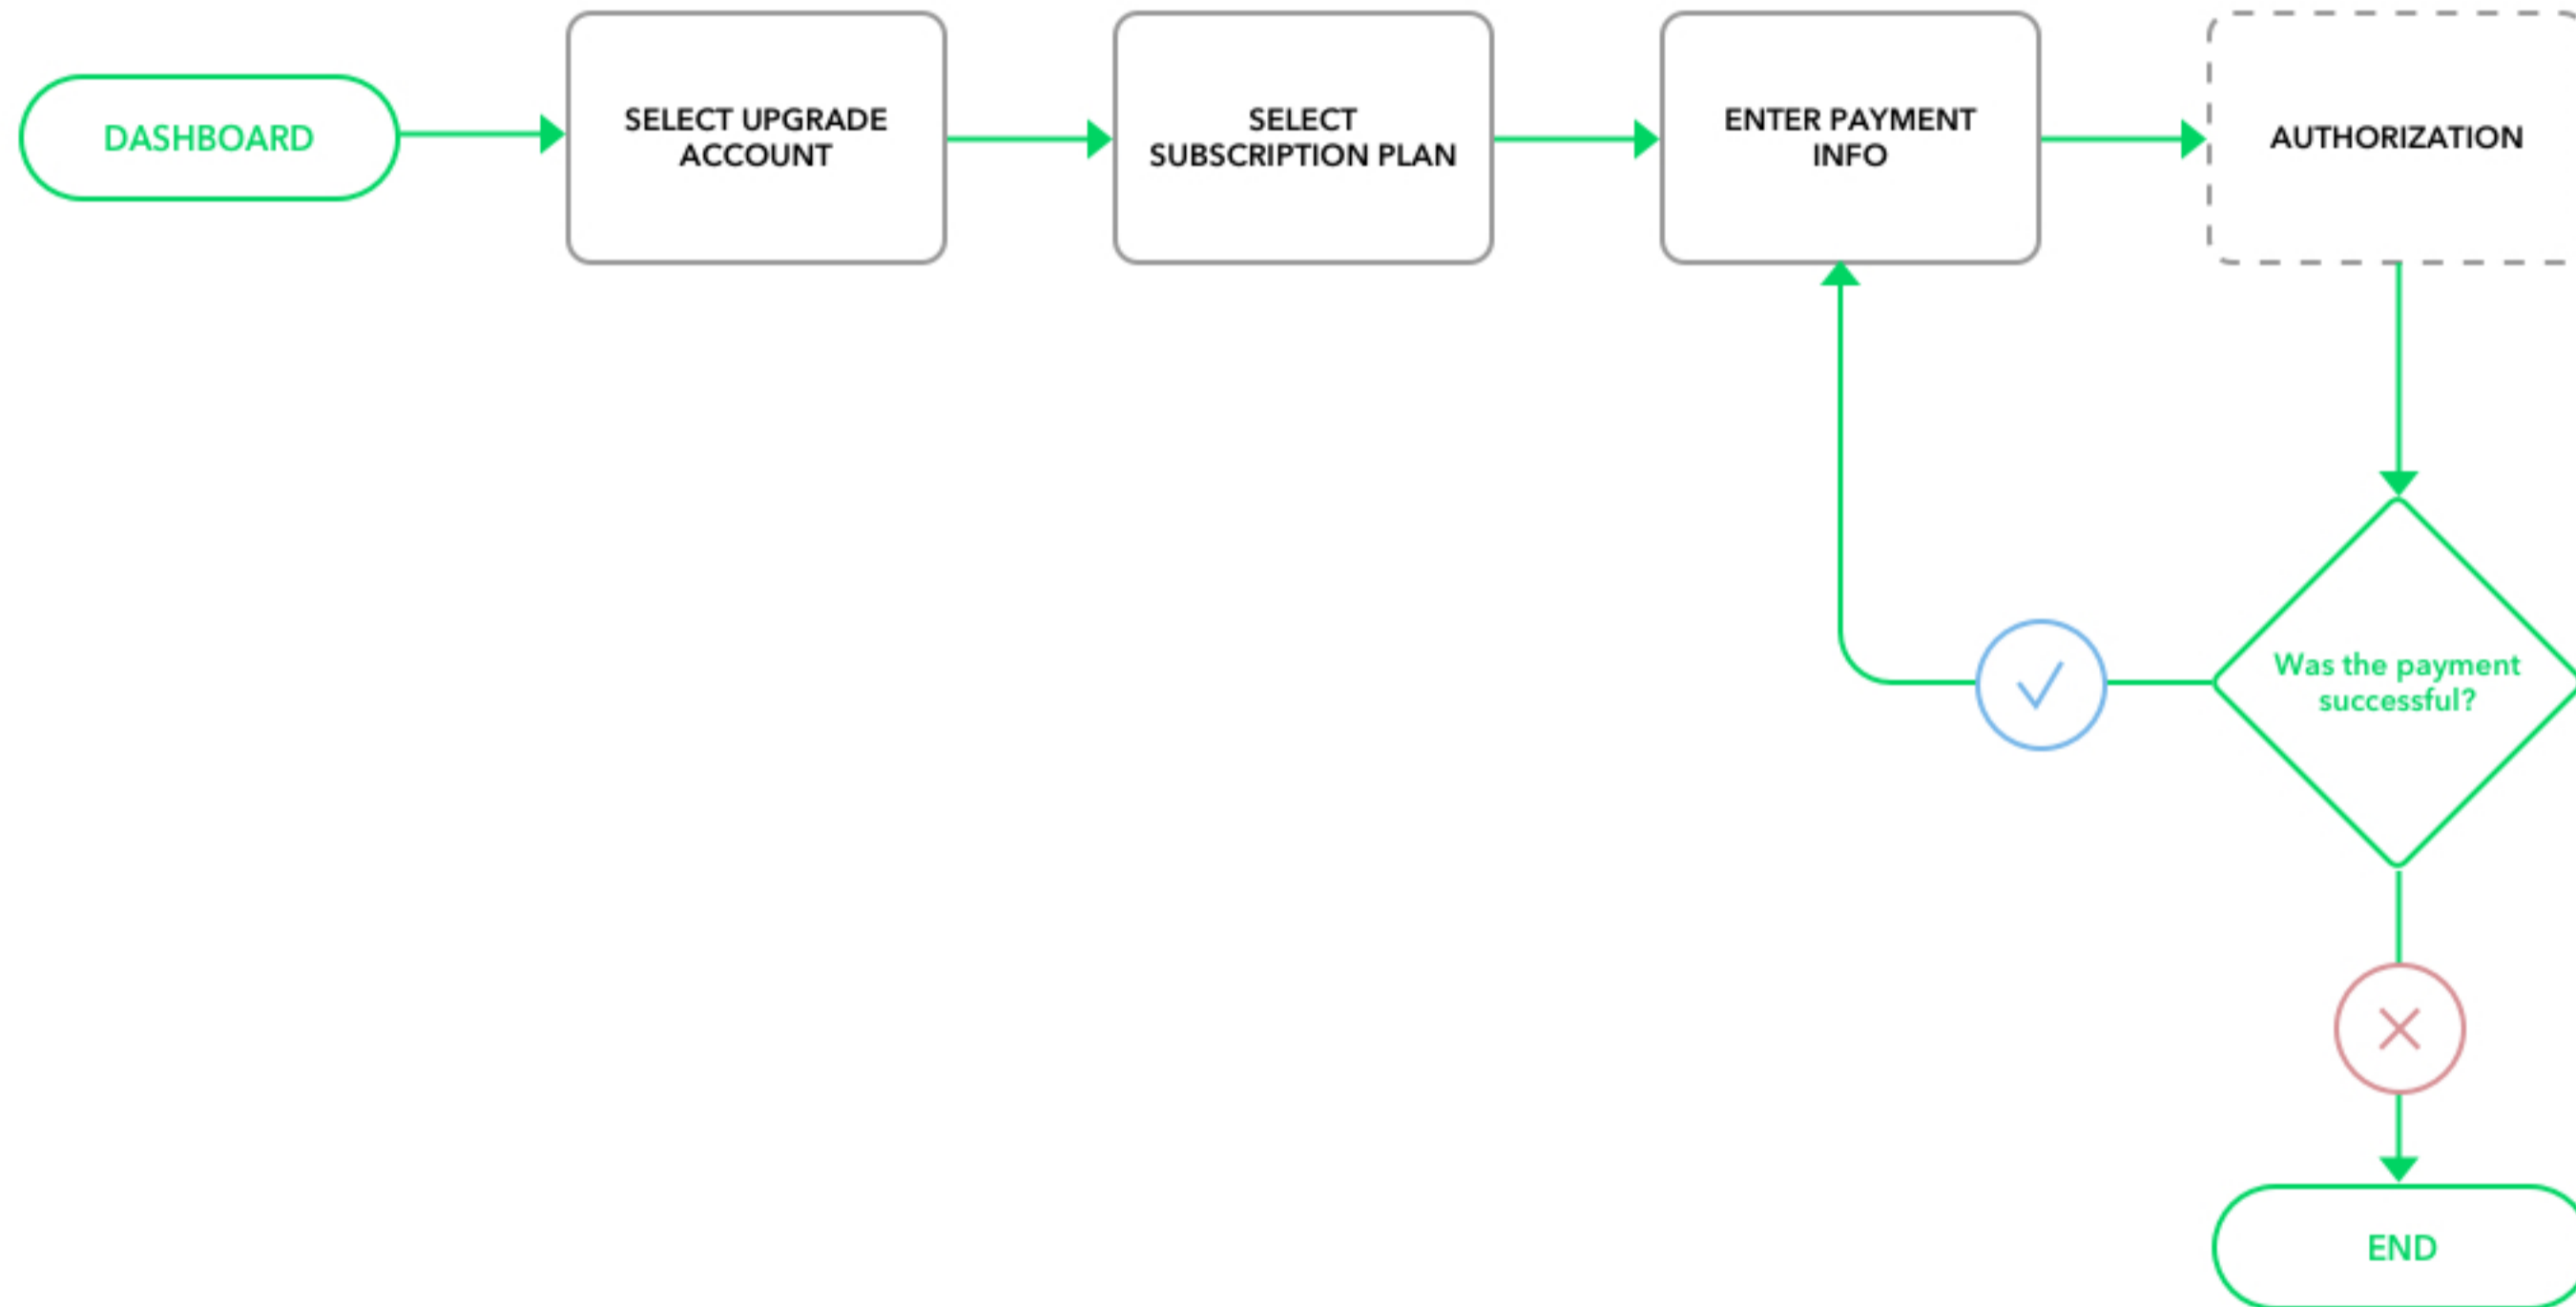

## CLOUD STORAGE APP: SHARING AND COLLABORATION FLOW

At any step user has the ability to cancel out of the flow and return to the dashboard.

## CLOUD STORAGE APP: SIGN-UP FLOW

At any step user has the ability to cancel out of the flow and return to the dashboard.

## CLOUD STORAGE APP: LOGIN FLOW

At any step user has the ability to cancel out of the flow and return to the dashboard.

## CLOUD STORAGE APP: UPGRADE ACCOUNT FLOW

At any step user has the ability to cancel out of the flow and return to the dashboard.