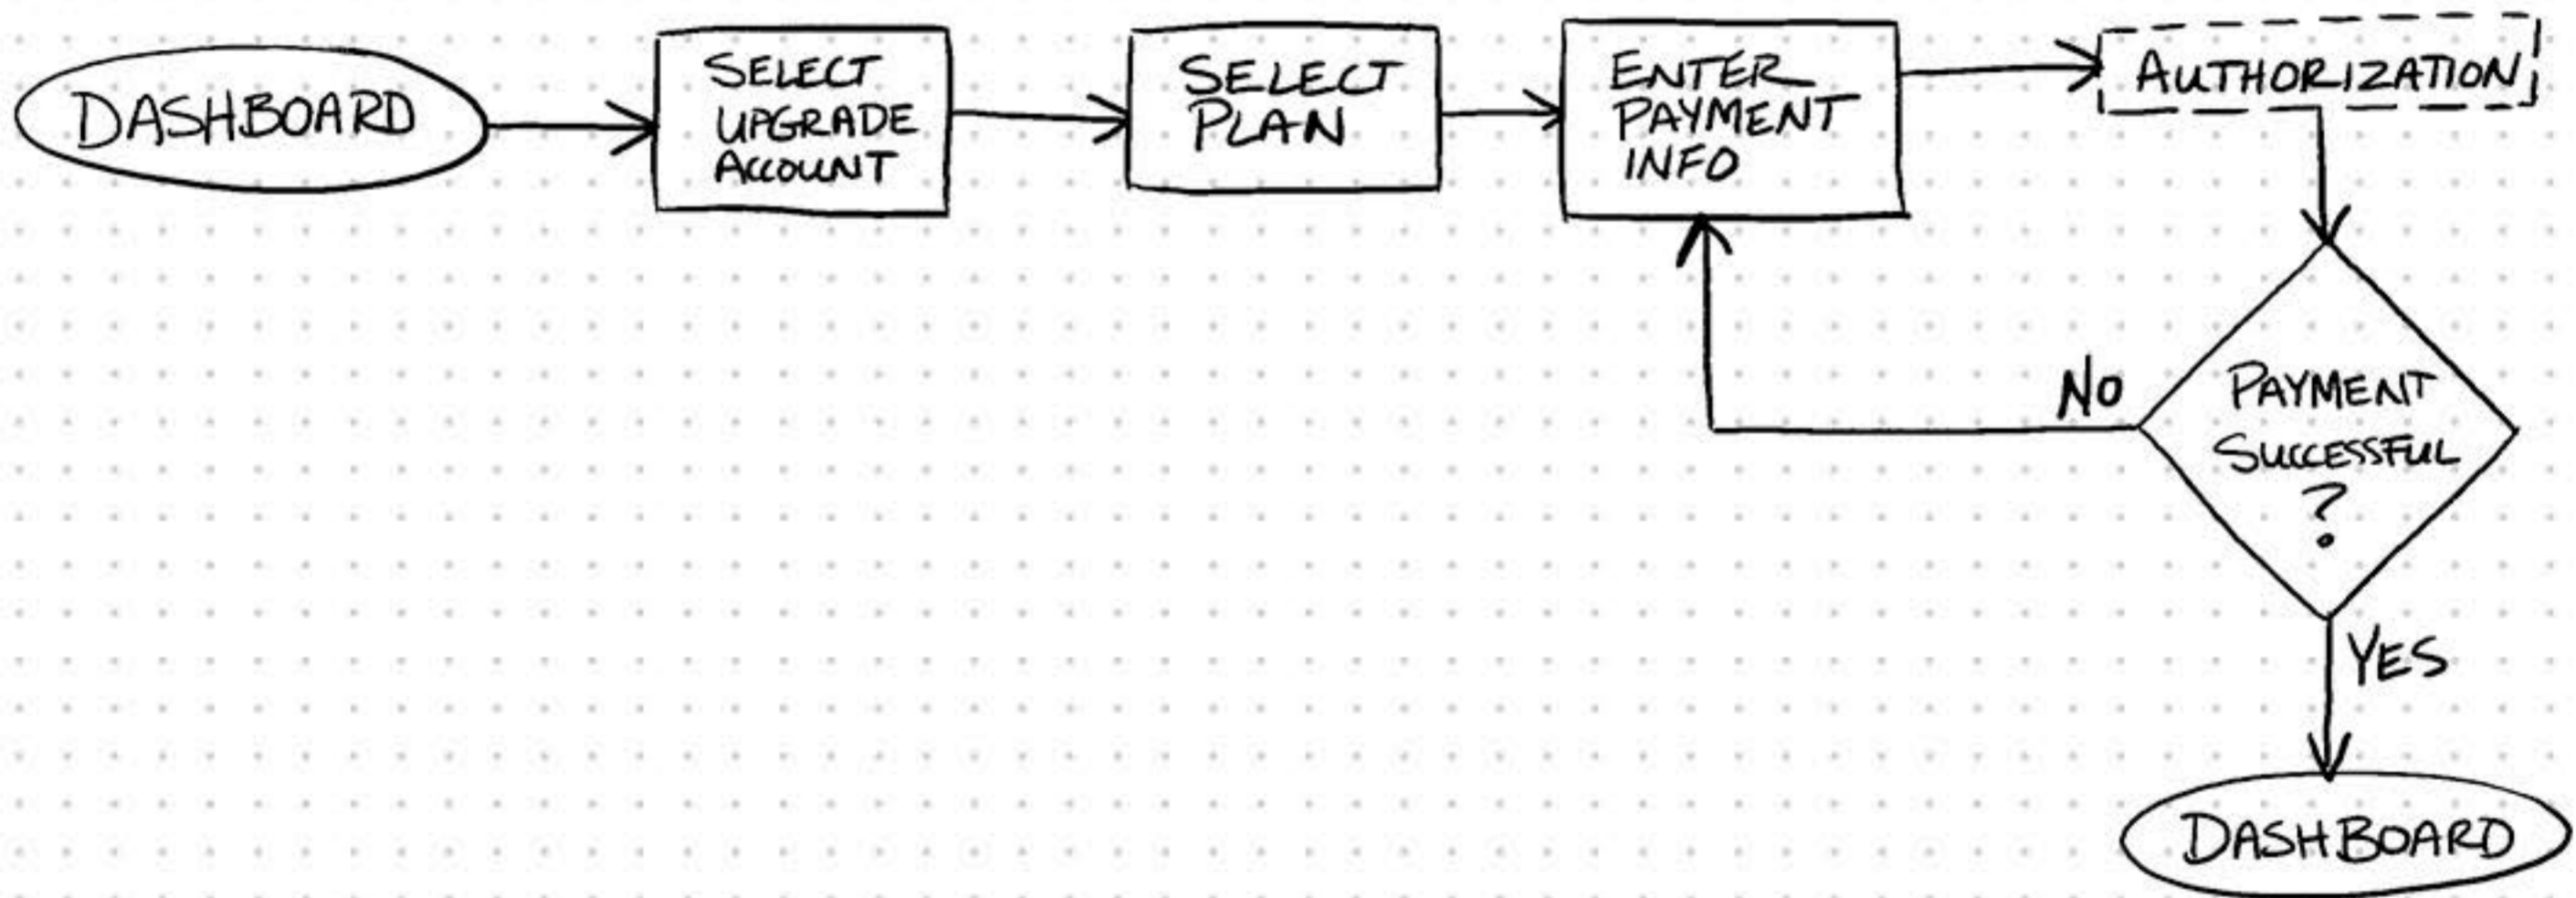

CREATE ITEM/FOLDER

USER MAY
CANCEL OUT
OF PROCESS
AT ANY TIME
TO RETURN
TO DASHBOARD.

MOVE OR EDIT ITEM/FOLDER

USER MAY
CANCEL OUT
OF PROCESS
AT ANY TIME
TO RETURN
TO DASHBOARD.

SHARING/COLLABORATION

USER MAY
CANCEL OUT
OF PROCESS
AT ANY TIME
TO RETURN
TO DASHBOARD.

SIGN-UP & LOGIN

USER MAY CANCEL OUT OF PROCESS AT ANY TIME TO RETURN TO DASHBOARD.

UPGRADE ACCOUNT

USER MAY
CANCEL OUT
OF PROCESS
AT ANY TIME
TO RETURN
TO DASHBOARD.

UPLOAD FILES/FOLDERS

USER MAY
CANCEL OUT
OF PROCESS
AT ANY TIME
TO RETURN
TO DASHBOARD.