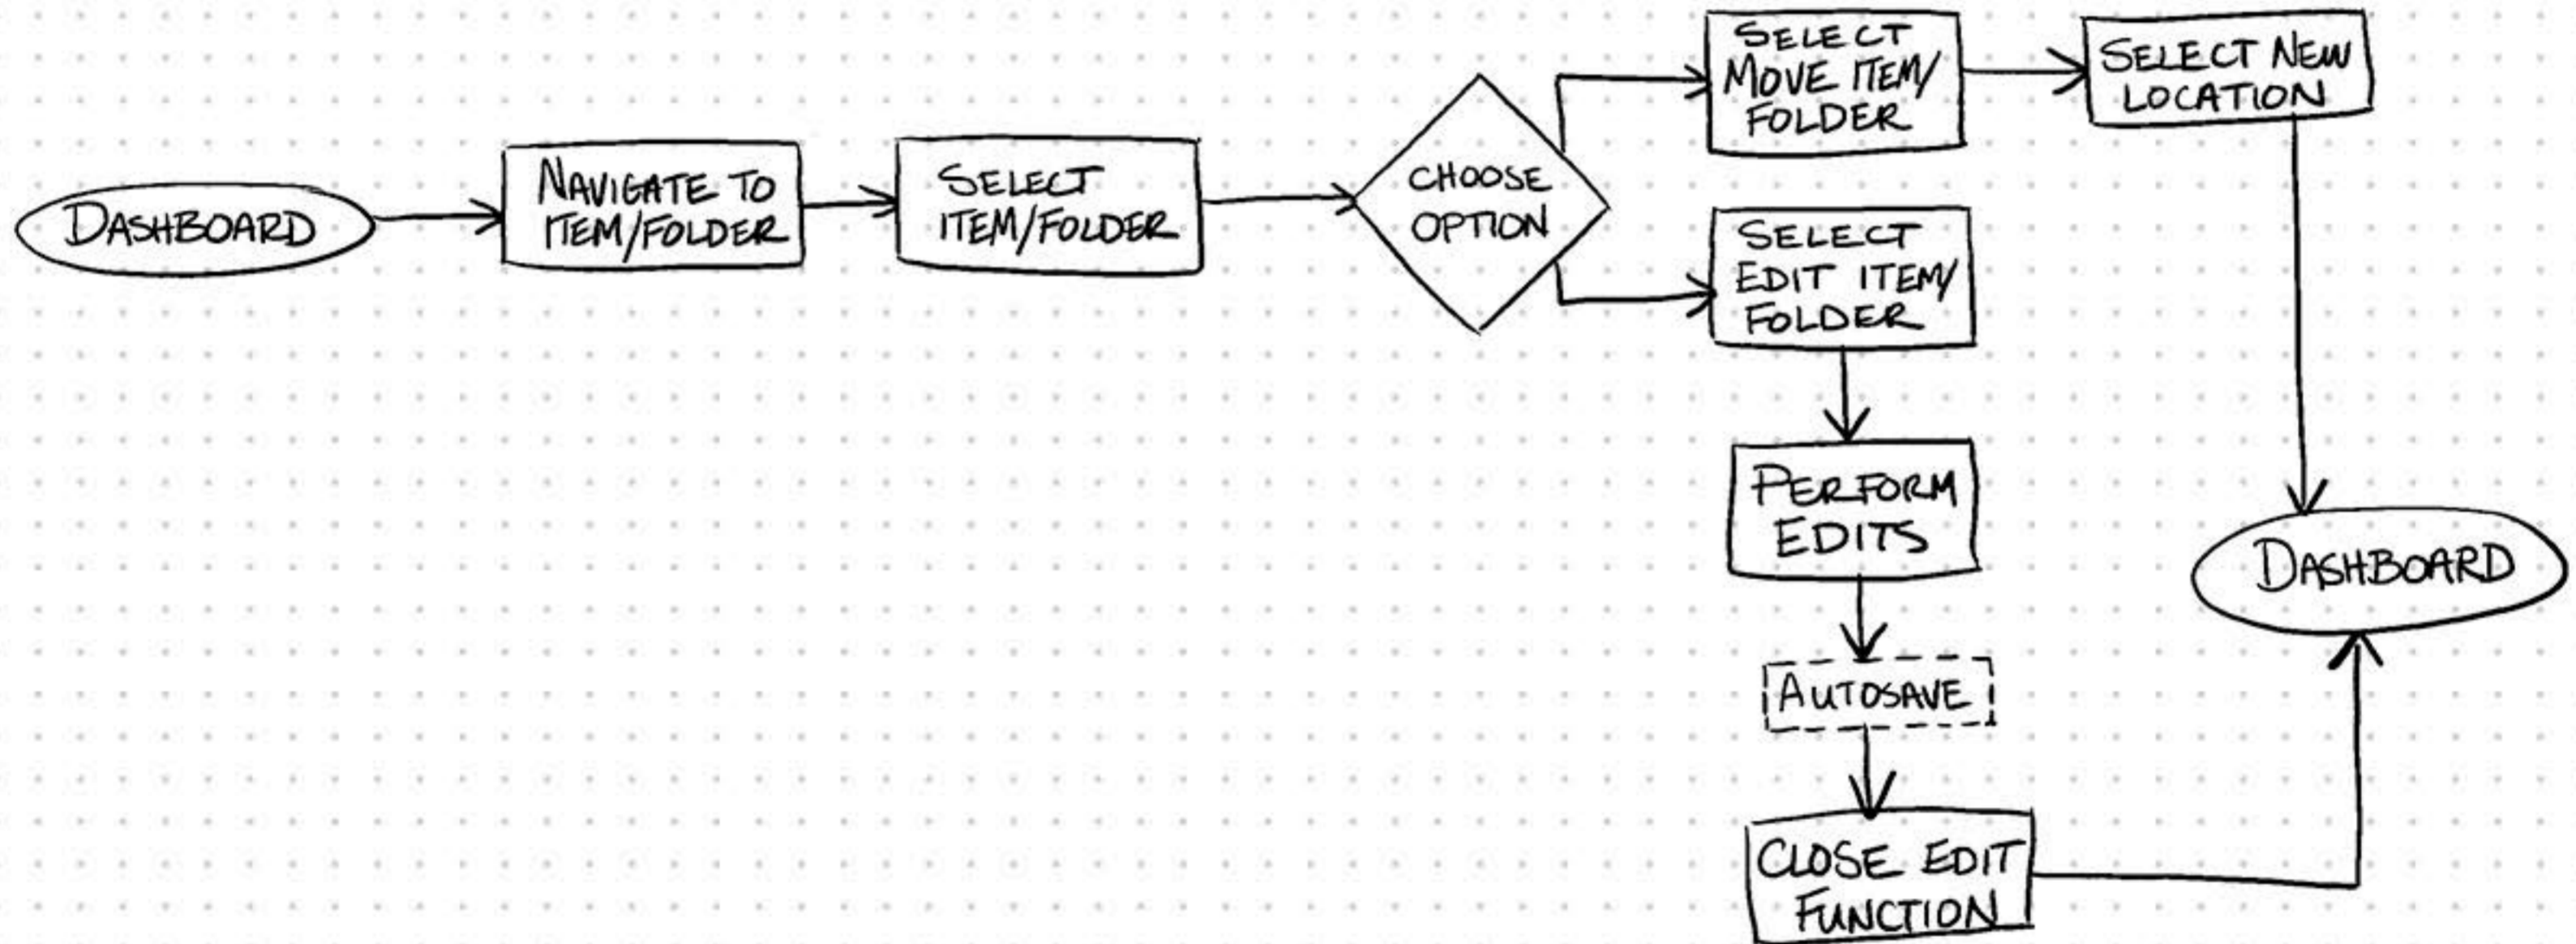

CREATE ITEM/FOLDER

USER MAY
CANCEL OUT
OF PROCESS
AT ANY TIME
TO RETURN
TO DASHBOARD.

MOVE OR EDIT ITEM/FOLDER

USER MAY
CANCEL OUT
OF PROCESS
AT ANY TIME
TO RETURN
TO DASHBOARD.

SHARING/COLLABORATION

USER MAY
CANCEL OUT
OF PROCESS
AT ANY TIME
TO RETURN
TO DASHBOARD.

SIGN-UP & LOGIN

USER MAY CANCEL OUT OF PROCESS AT ANY TIME TO RETURN TO DASHBOARD.

UPGRADE ACCOUNT

USER MAY
CANCEL OUT
OF PROCESS
AT ANY TIME
TO RETURN
TO DASHBOARD.

UPLOAD FILES/FOLDERS

USER MAY
CANCEL OUT
OF PROCESS
AT ANY TIME
TO RETURN
TO DASHBOARD.