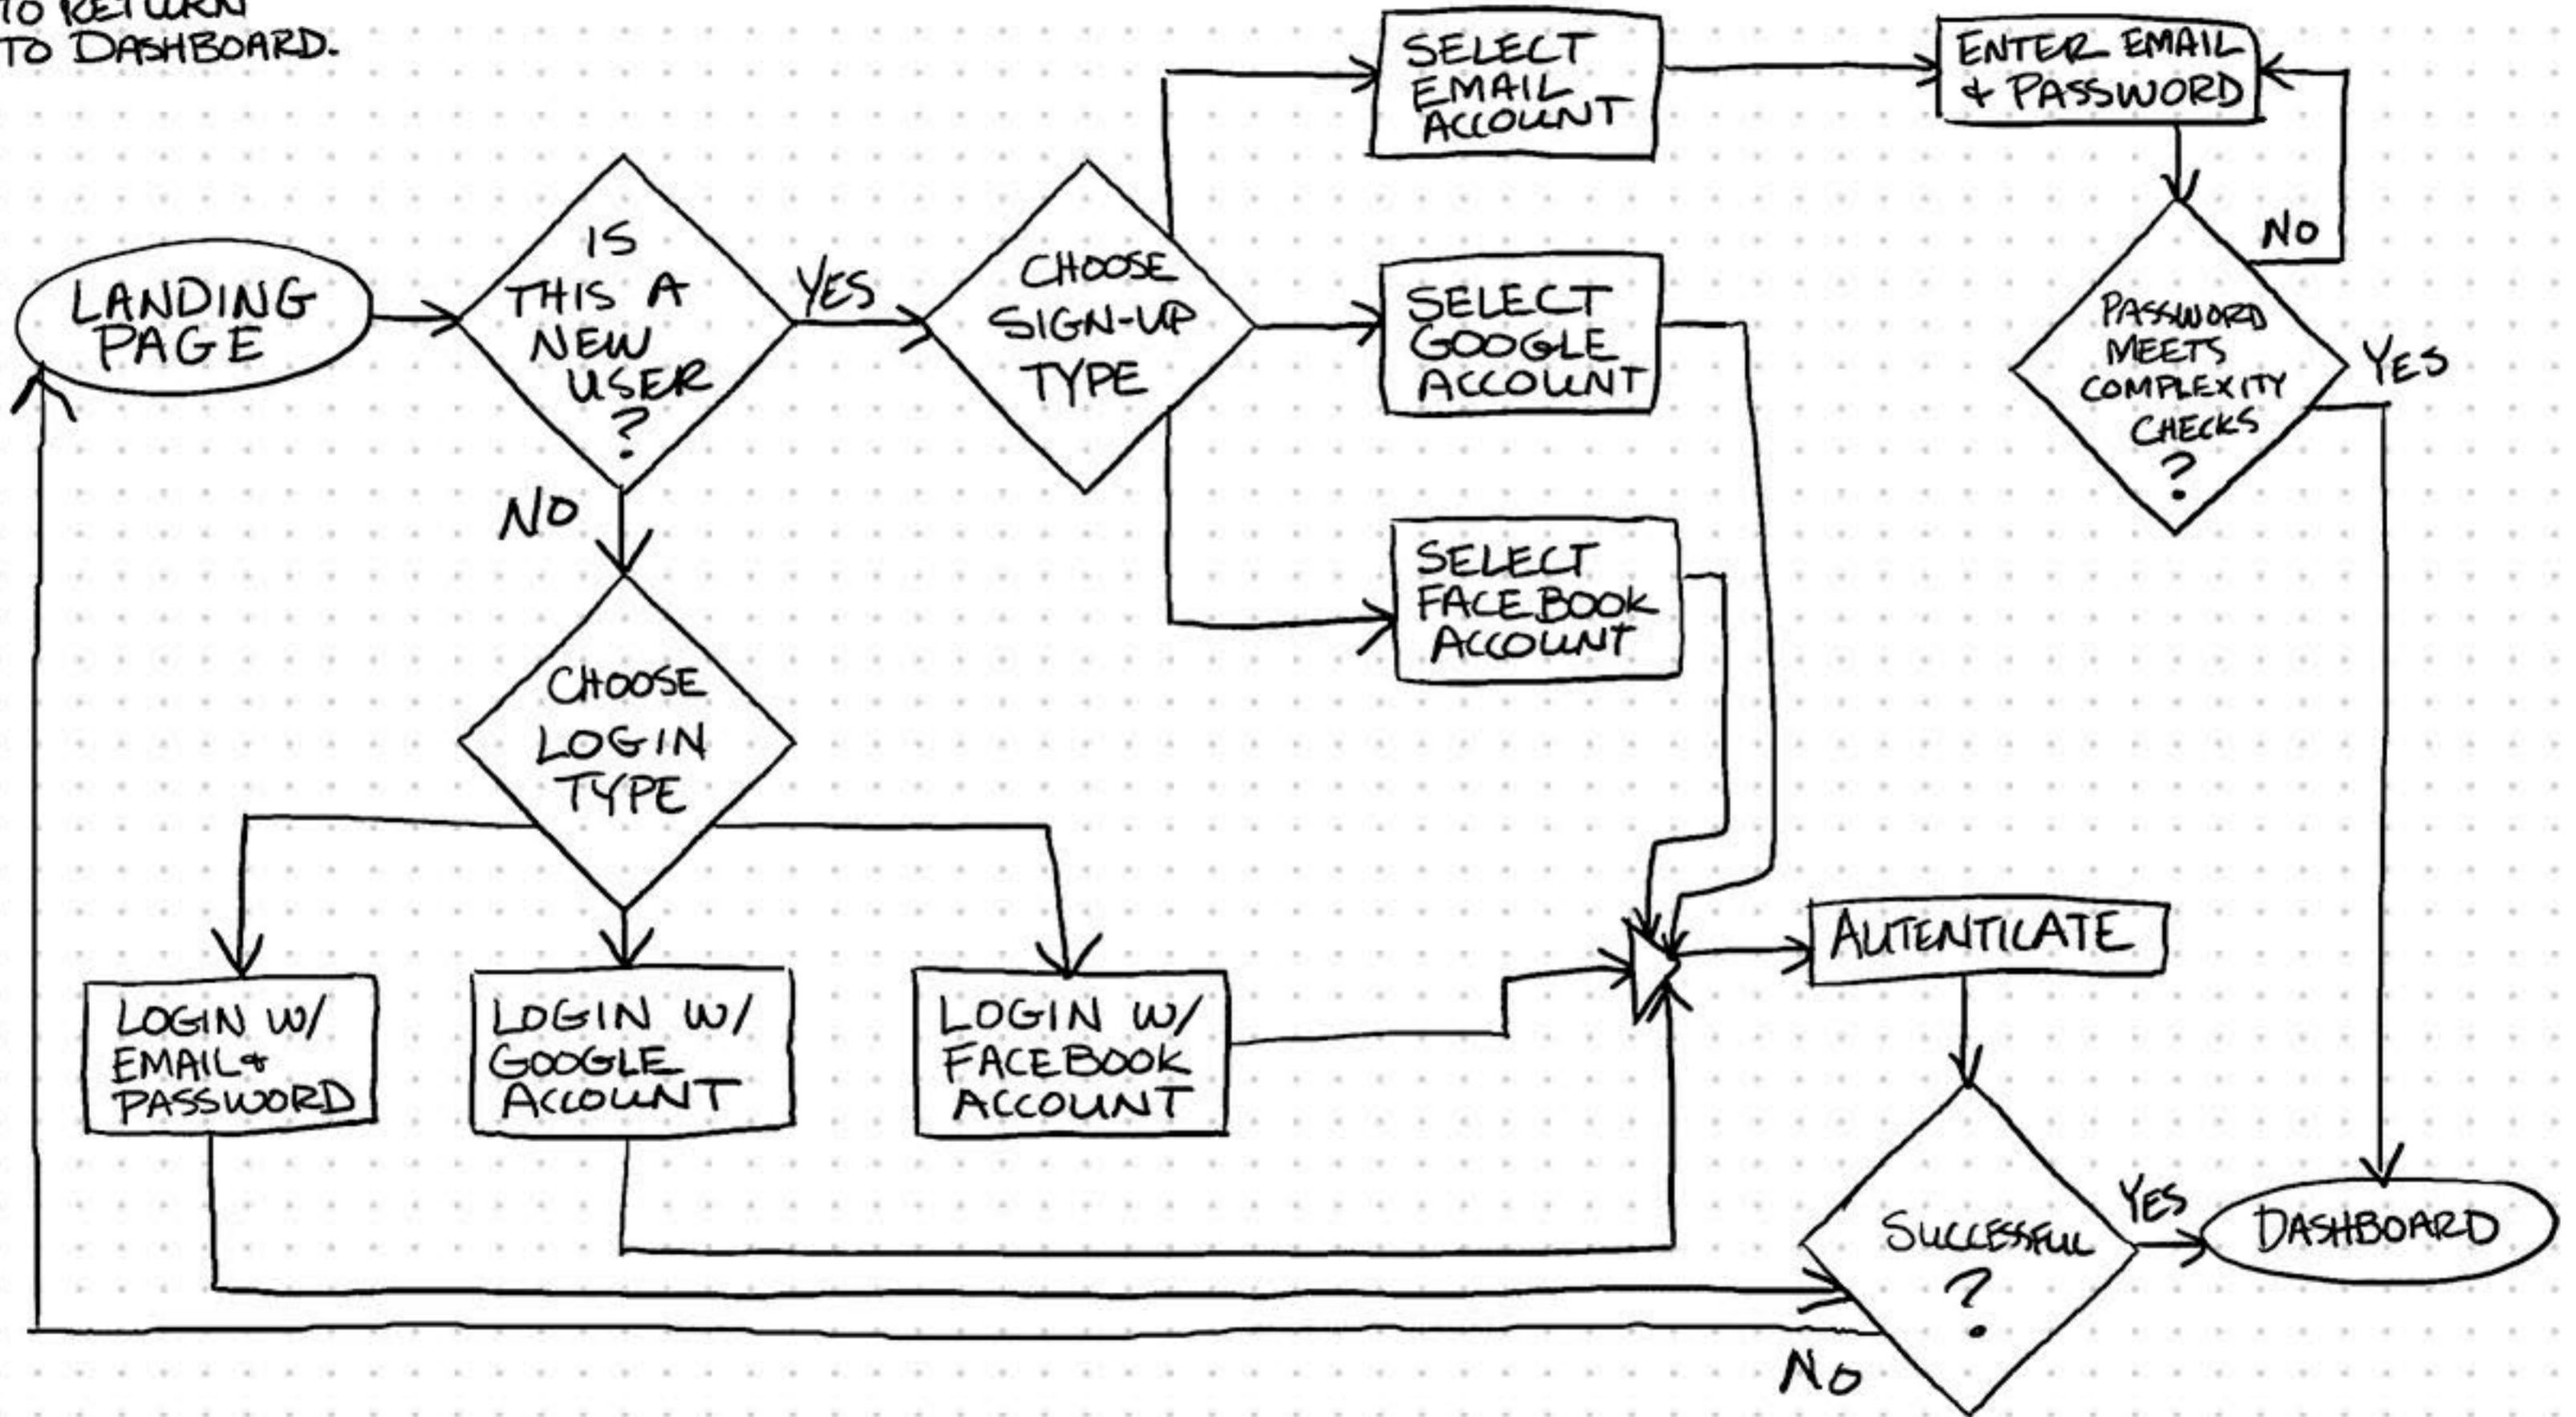

CREATE ITEM/FOLDER

USER MAY
CANCEL OUT
OF PROCESS
AT ANY TIME
TO RETURN
TO DASHBOARD.

MOVE OR EDIT ITEM/FOLDER

USER MAY
CANCEL OUT
OF PROCESS
AT ANY TIME
TO RETURN
TO DASHBOARD.

SHARING/COLLABORATION

USER MAY
CANCEL OUT
OF PROCESS
AT ANY TIME
TO RETURN
TO DASHBOARD.

SIGN-UP & LOGIN

USER MAY CANCEL OUT OF PROCESS AT ANY TIME TO RETURN TO DASHBOARD.

UPGRADE ACCOUNT

USER MAY
CANCEL OUT
OF PROCESS
AT ANY TIME
TO RETURN
TO DASHBOARD.

UPLOAD FILES/FOLDERS

USER MAY
CANCEL OUT
OF PROCESS
AT ANY TIME
TO RETURN
TO DASHBOARD.