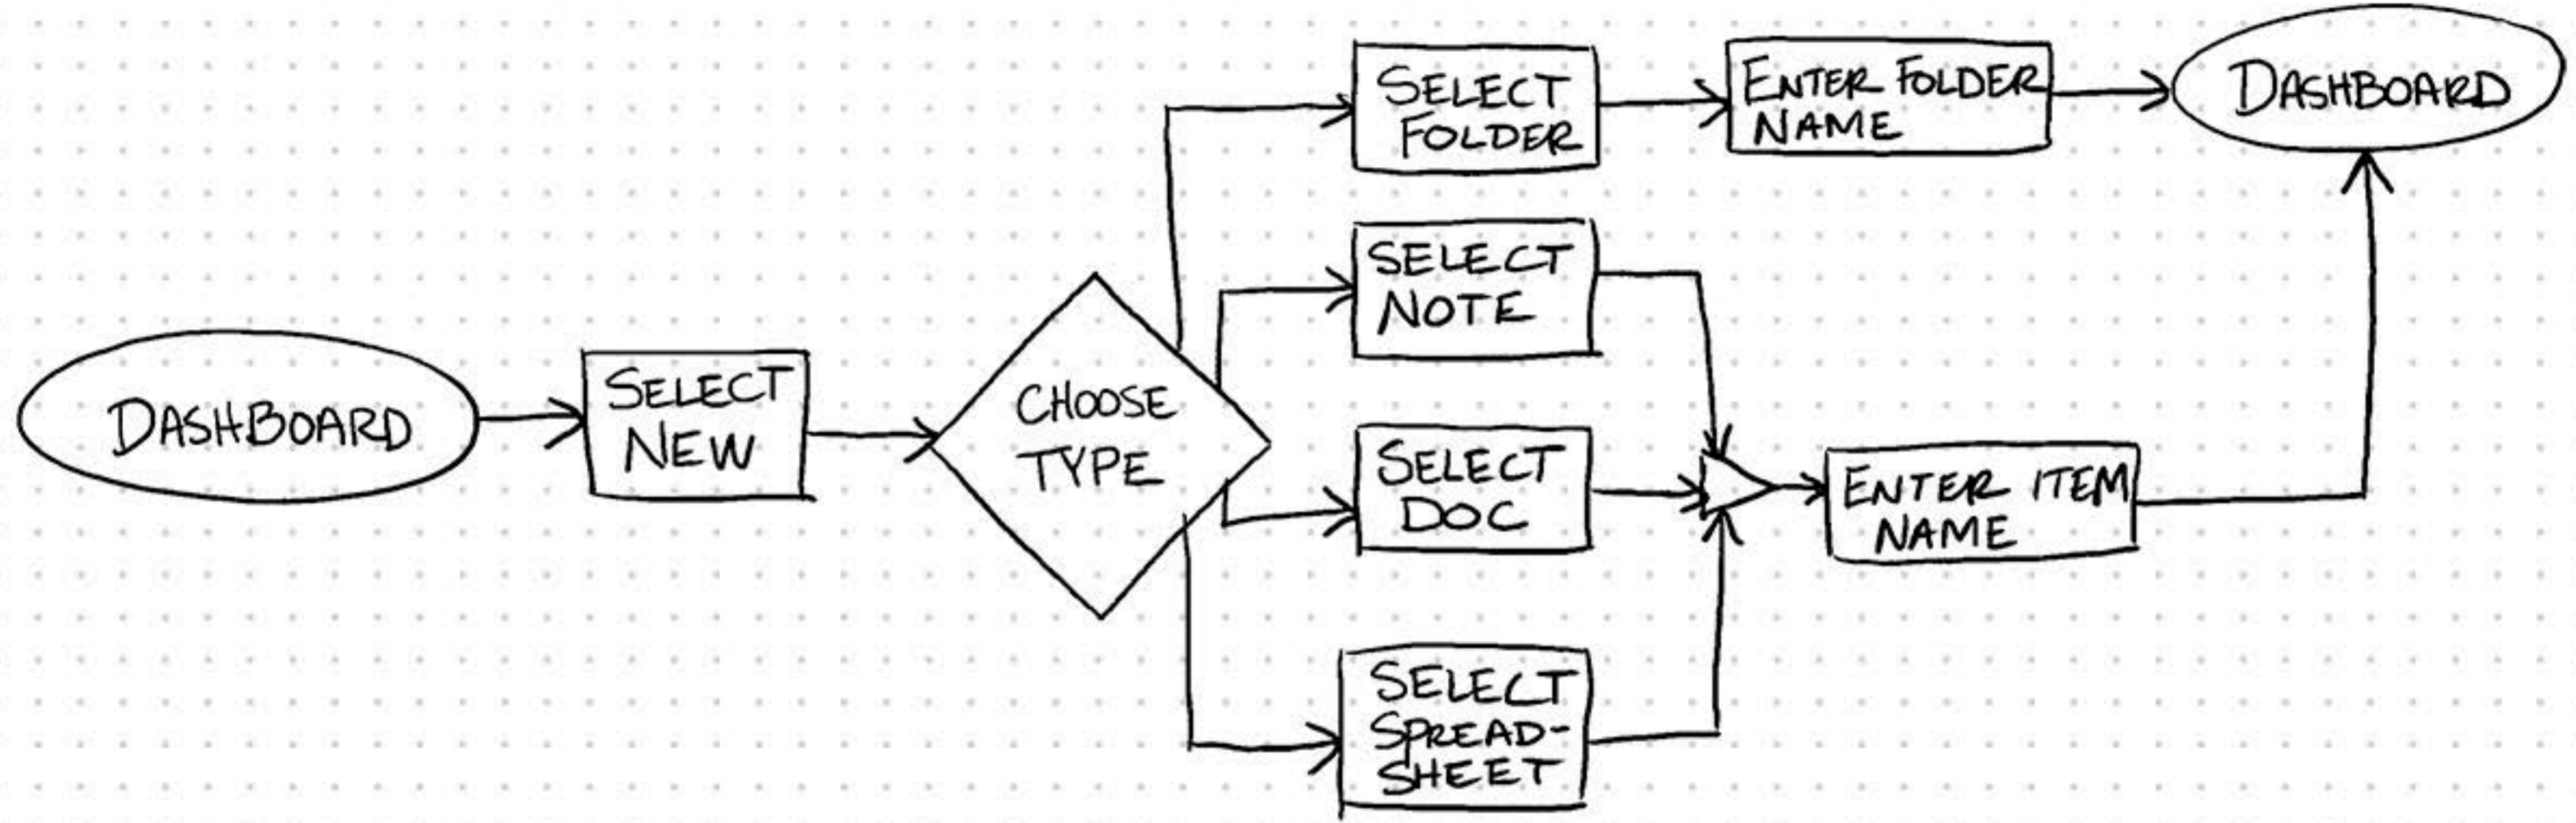

CREATE ITEM/FOLDER

USER MAY
CANCEL OUT
OF PROCESS
AT ANY TIME
TO RETURN
TO DASHBOARD.

MOVE OR EDIT ITEM/FOLDER

USER MAY
CANCEL OUT
OF PROCESS
AT ANY TIME
TO RETURN
TO DASHBOARD.

SHARING/COLLABORATION

USER MAY
CANCEL OUT
OF PROCESS
AT ANY TIME
TO RETURN
TO DASHBOARD.

SIGN-UP & LOGIN

USER MAY CANCEL OUT OF PROCESS AT ANY TIME TO RETURN TO DASHBOARD.

UPGRADE ACCOUNT

USER MAY
CANCEL OUT
OF PROCESS
AT ANY TIME
TO RETURN
TO DASHBOARD.

UPLOAD FILES/FOLDERS

USER MAY
CANCEL OUT
OF PROCESS
AT ANY TIME
TO RETURN
TO DASHBOARD.