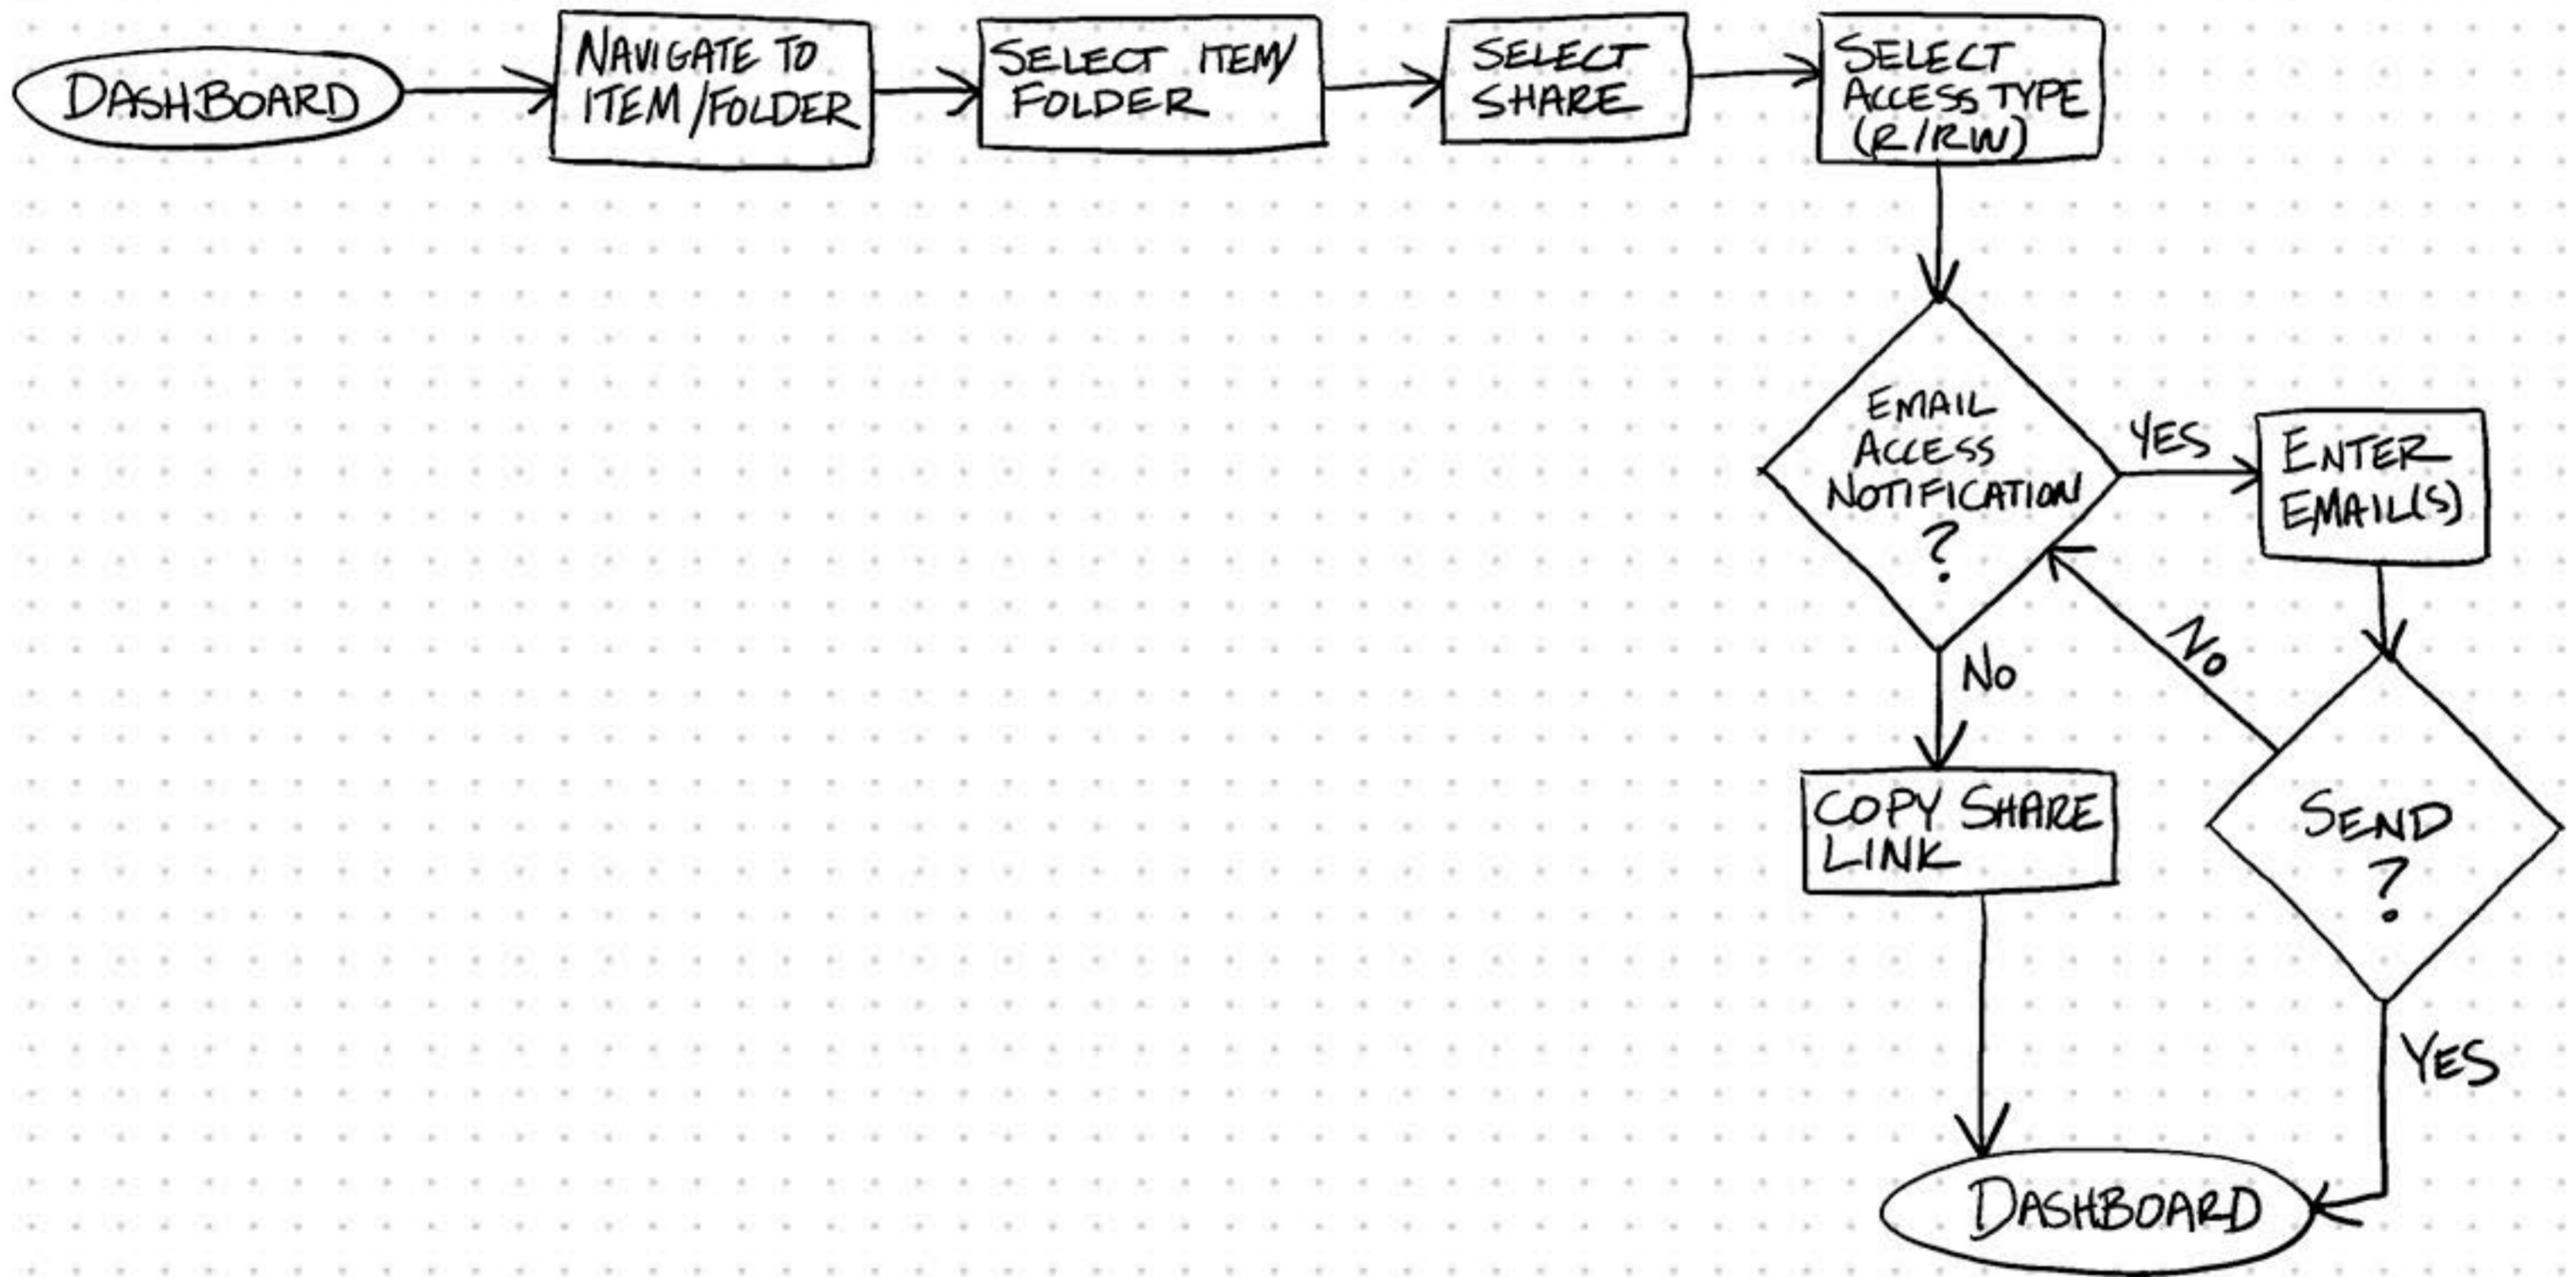

CREATE ITEM/FOLDER

USER MAY
CANCEL OUT
OF PROCESS
AT ANY TIME
TO RETURN
TO DASHBOARD.

MOVE OR EDIT ITEM/FOLDER

USER MAY
CANCEL OUT
OF PROCESS
AT ANY TIME
TO RETURN
TO DASHBOARD.

SHARING/COLLABORATION

USER MAY
CANCEL OUT
OF PROCESS
AT ANY TIME
TO RETURN
TO DASHBOARD.

SIGN-UP & LOGIN

USER MAY CANCEL OUT OF PROCESS AT ANY TIME TO RETURN TO DASHBOARD.

UPGRADE ACCOUNT

USER MAY
CANCEL OUT
OF PROCESS
AT ANY TIME
TO RETURN
TO DASHBOARD.

UPLOAD FILES/FOLDERS

USER MAY
CANCEL OUT
OF PROCESS
AT ANY TIME
TO RETURN
TO DASHBOARD.