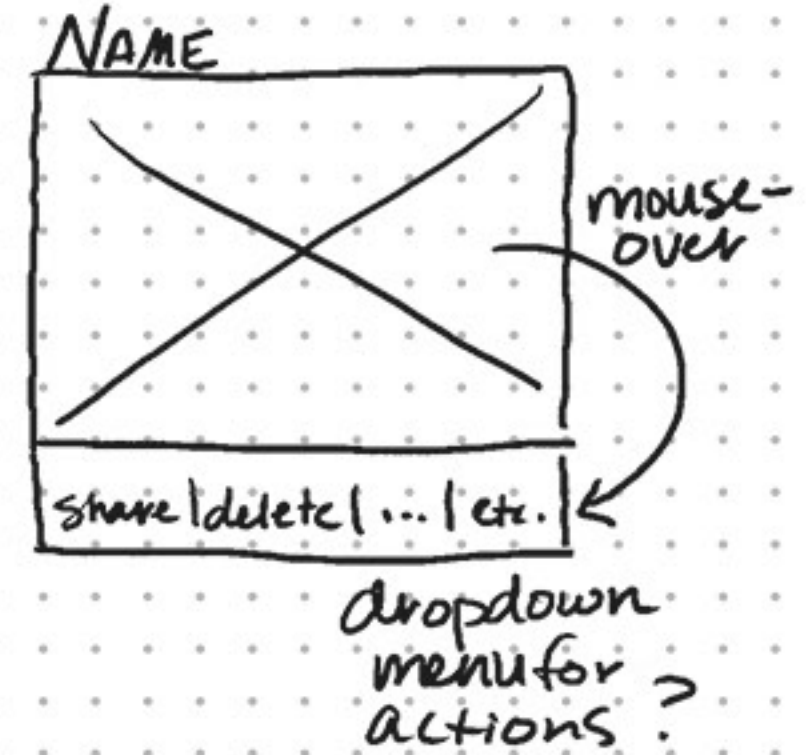

RESET PASS

← RED

Clicking populates
Login box with this
layout form

CLOUD STORAGE APP: DASHBOARD

FILES

OR

- New Note
- New Doc
- New SS
- New Folder

New item button