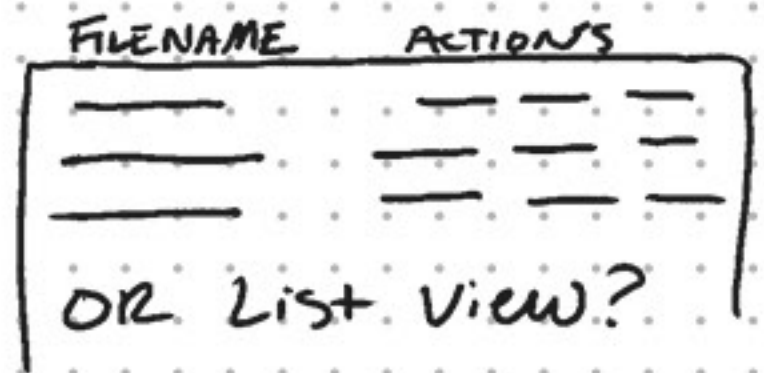

RESET PASS

← RED

Clicking populates
Login box with this
layout form

CLOUD STORAGE APP: DASHBOARD

FILES

OR

- New Note
- New Doc
- New SS
- New Folder

New item button

OR NEW ▾

New item menu dropdown

👤 icon when file/folder is shared?

dropdown file actions

- Rename
- Share
- Move
- Download
- Delete

(confirmation on delete)

CLOUD STORAGE APP: CONTACT & ERROR PAGES

☒