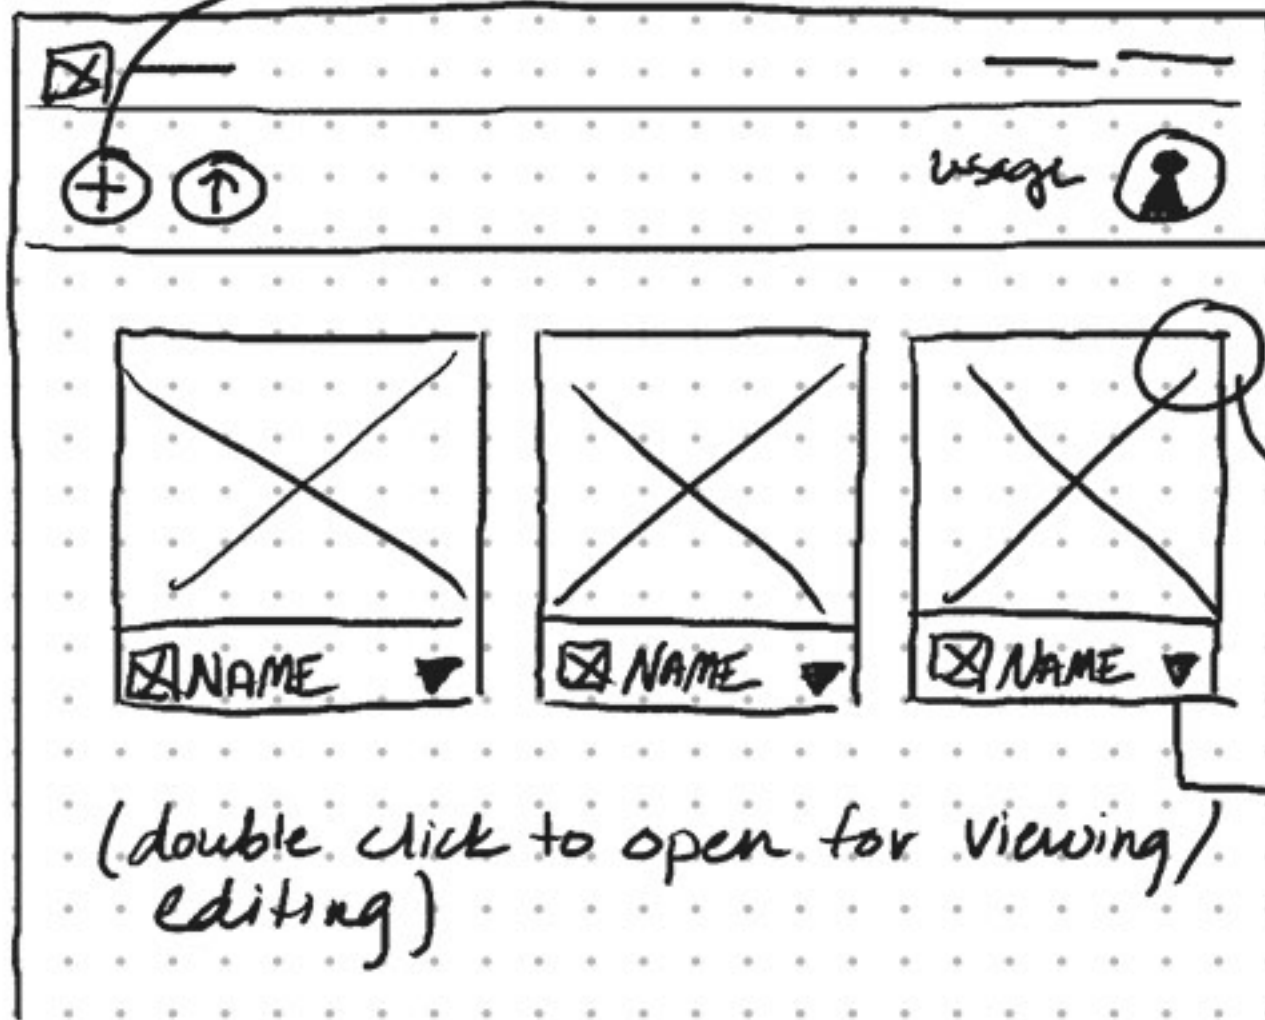

RESET PASS

← RED

Clicking populates
Login box with this
layout form

CLOUD STORAGE APP: DASHBOARD

FILES

OR

- New Note
- New Doc
- New SS
- New Folder

New item button