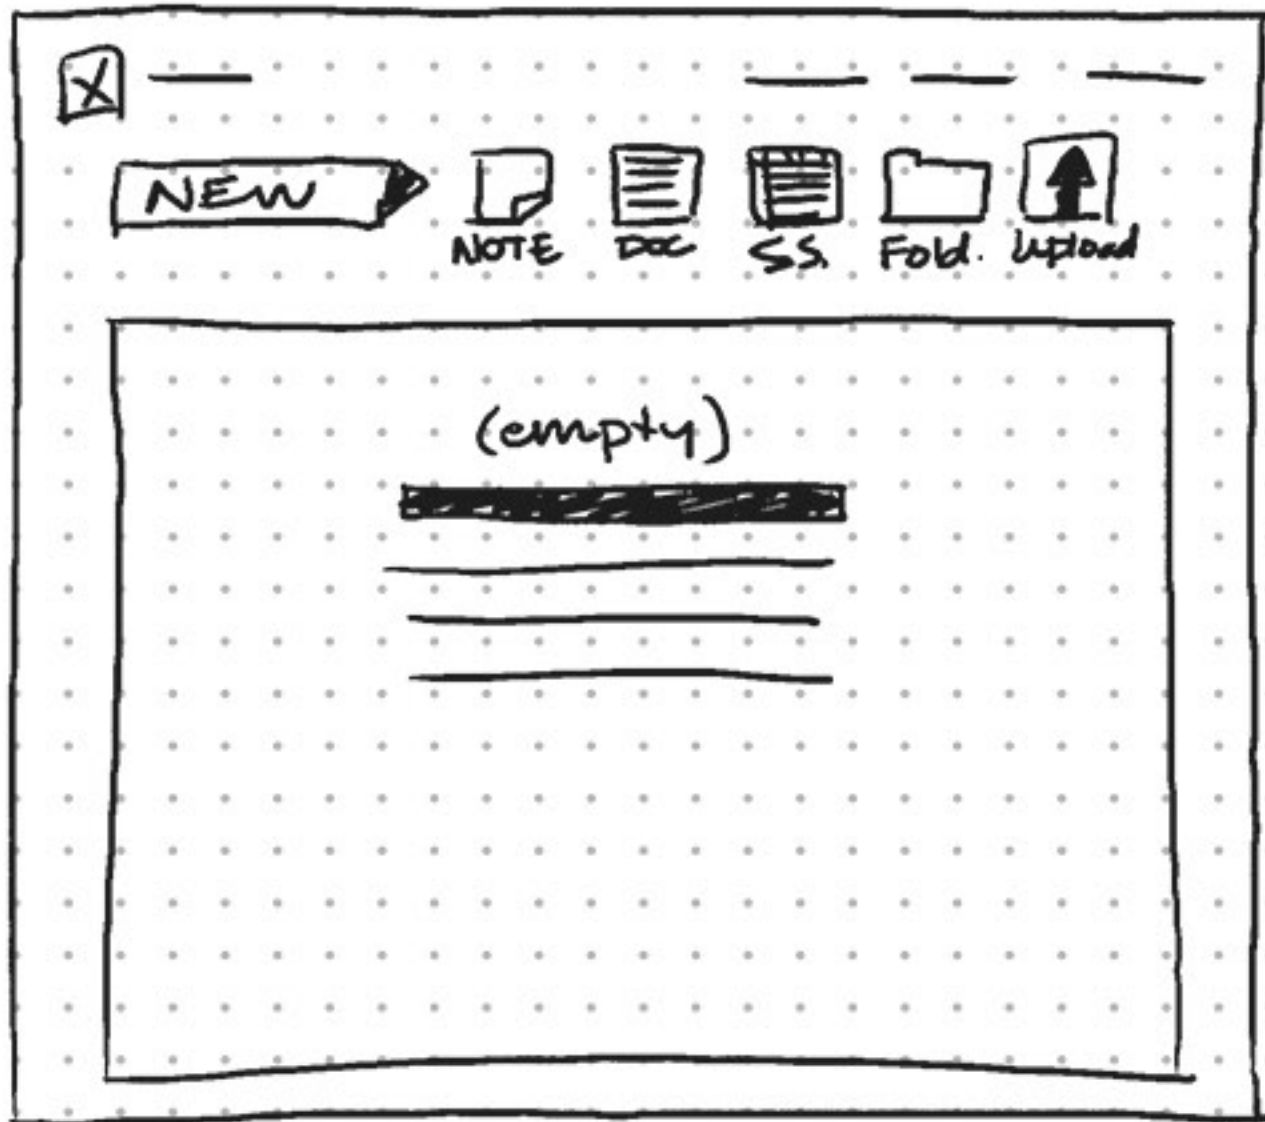

RESET PASS

← RED

Clicking populates
Login box with this
layout form

CLOUD STORAGE APP: DASHBOARD

FILES

OR

- New Note
- New Doc
- New SS
- New Folder

New item button