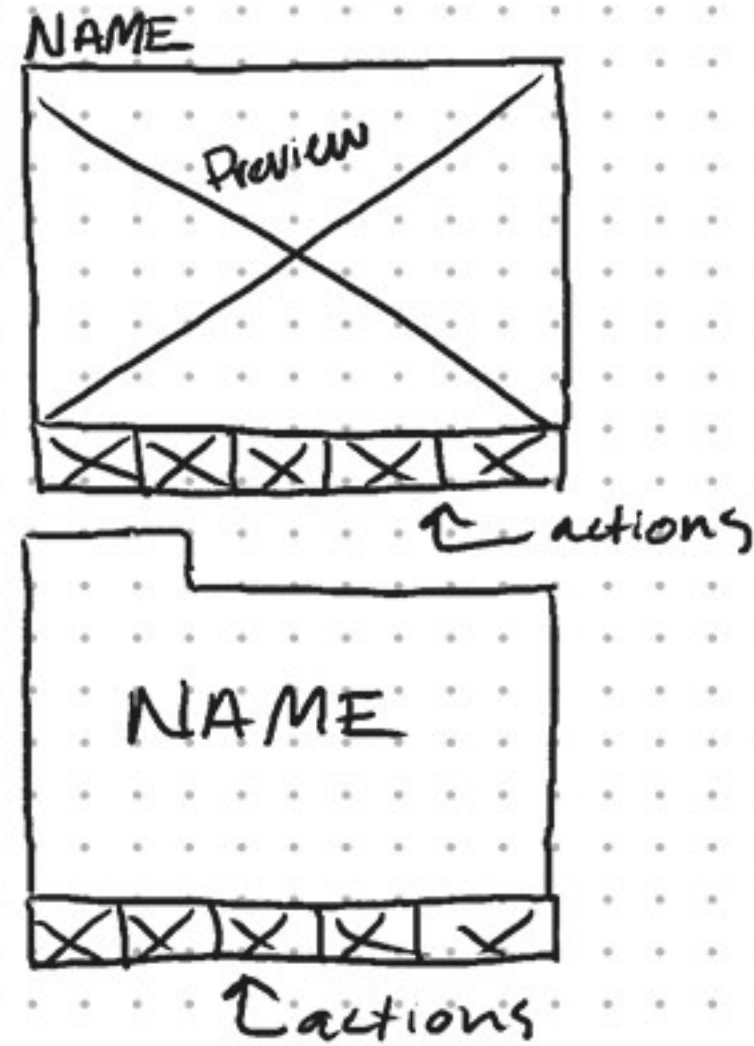

RESET PASS

← RED

Clicking populates
Login box with this
layout form

CLOUD STORAGE APP: DASHBOARD

FILES

OR

- New Note
- New Doc
- New SS
- New Folder

New item button