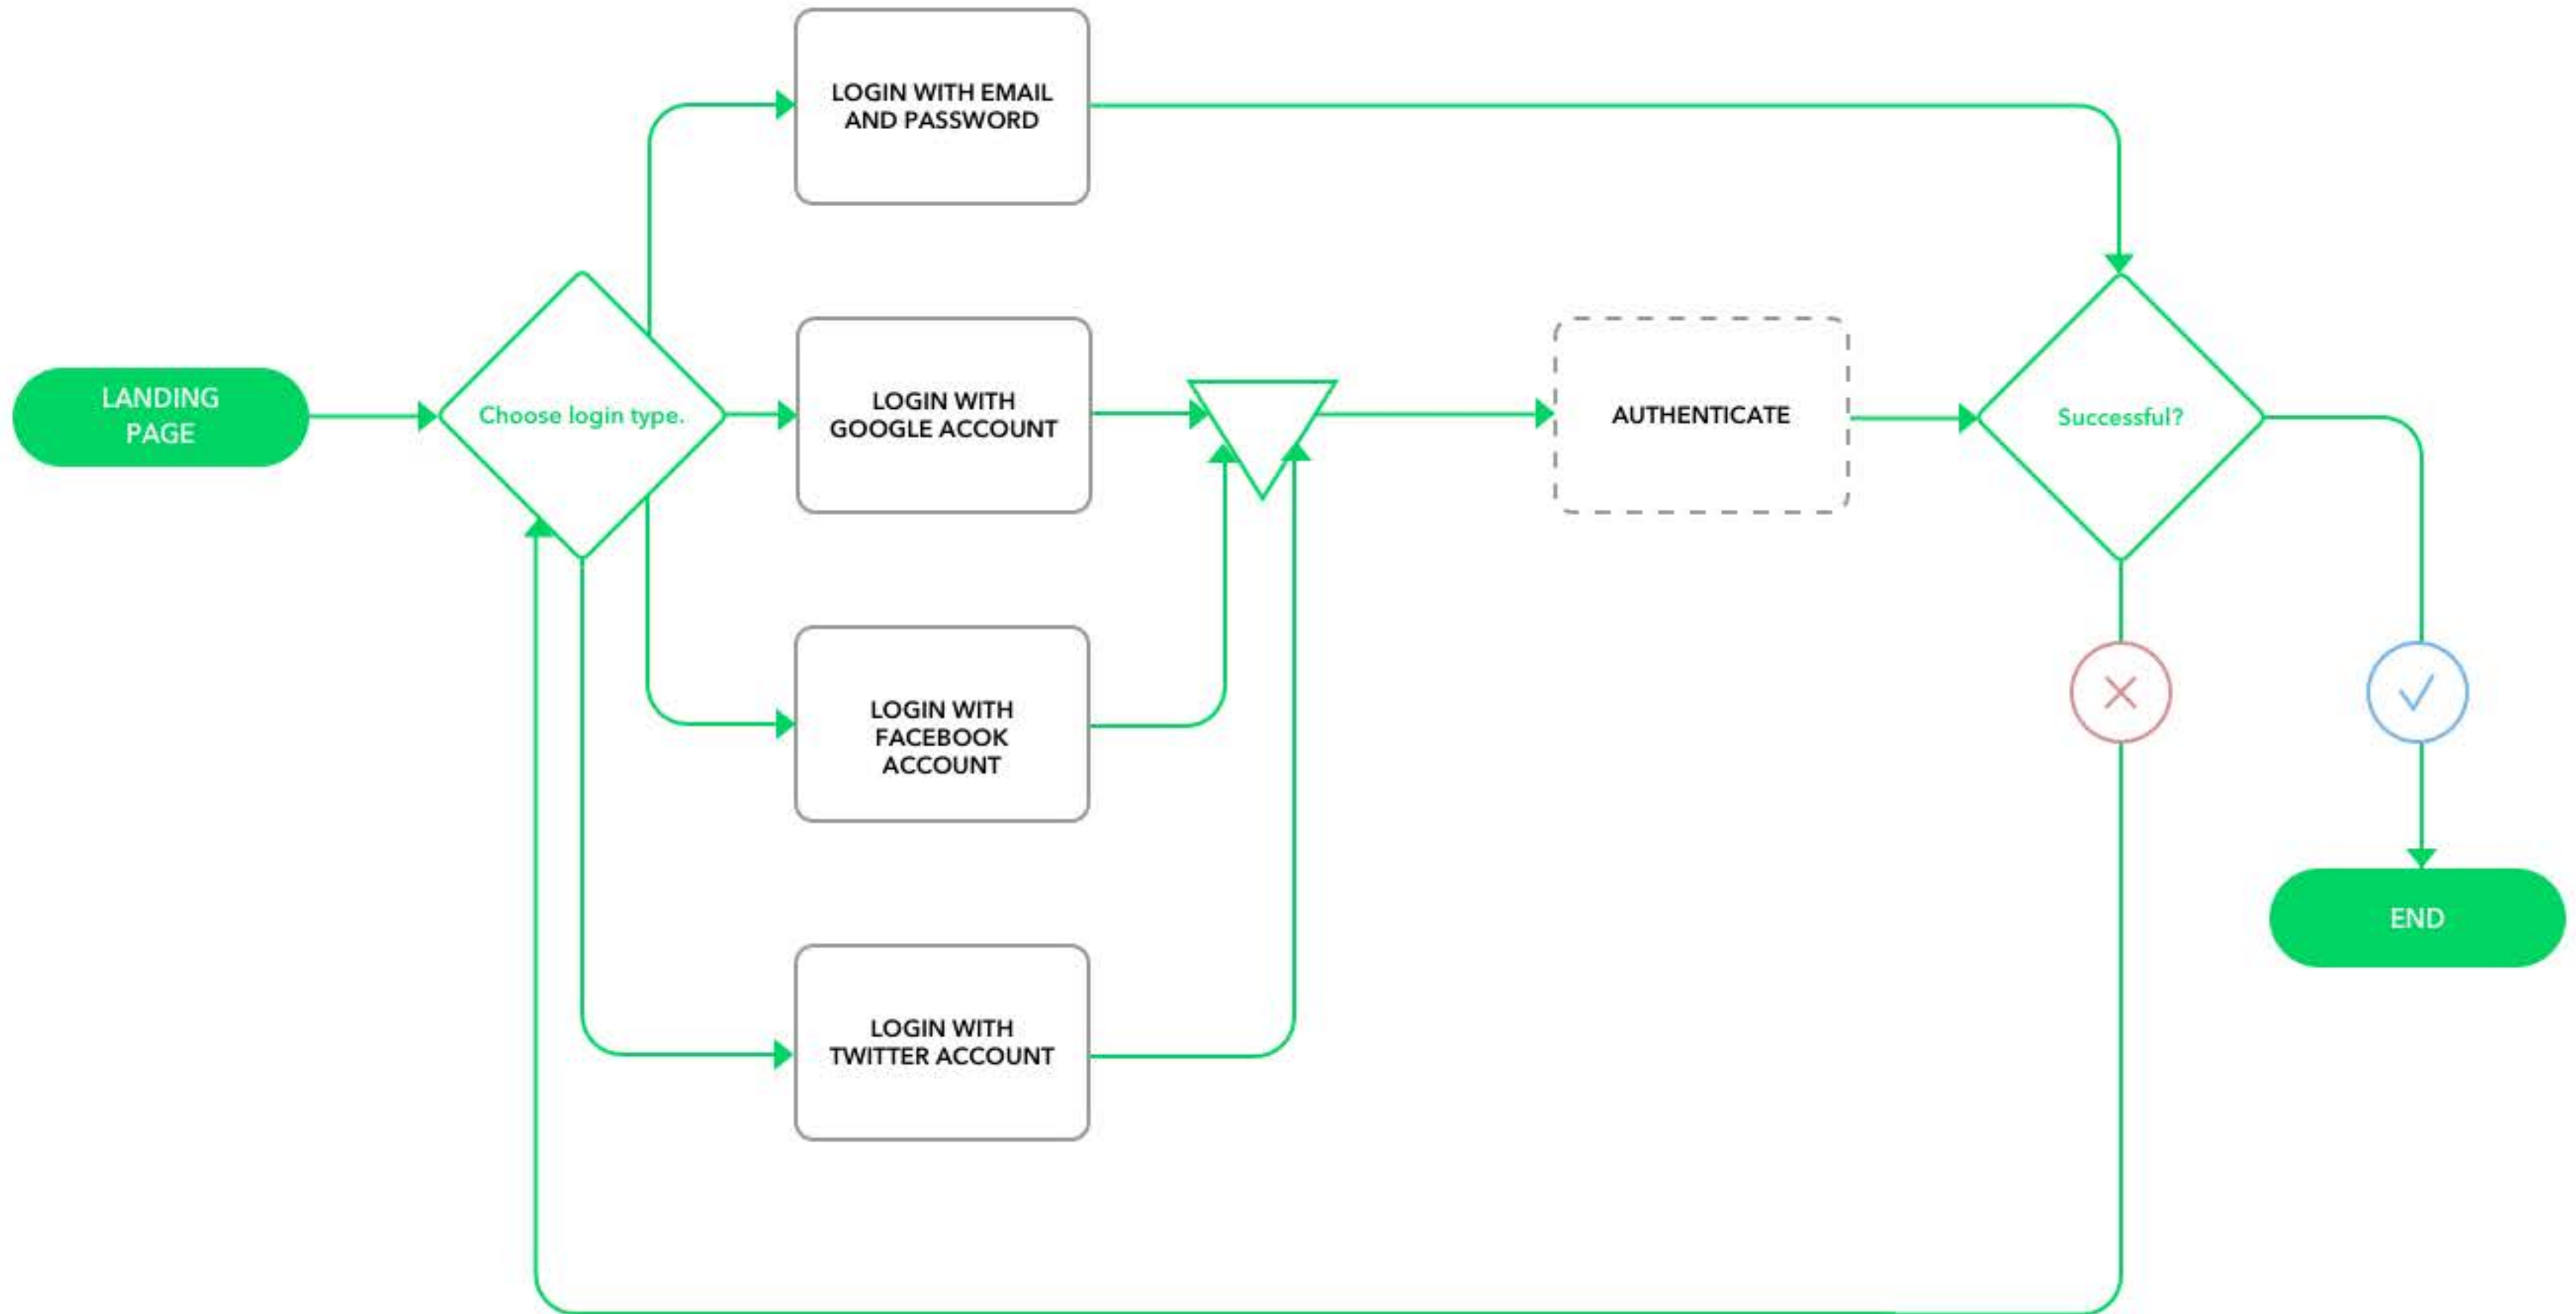

SOLO PROJECT: SIGN-UP FLOW

At any step user has the ability to cancel out of the flow and return to the dashboard.

SOLO PROJECT: LOGIN FLOW

At any step user has the ability to cancel out of the flow and return to the dashboard.

SOLO PROJECT: ADD GAME TO LIBRARY

At any step user has the ability to cancel out of the flow and return to the dashboard.

SOLO PROJECT: PICK A GAME FLOW

At any step user has the ability to cancel out of the flow and return to the dashboard.

SOLO PROJECT: ADD A FRIEND

At any step user has the ability to cancel out of the flow and return to the dashboard.