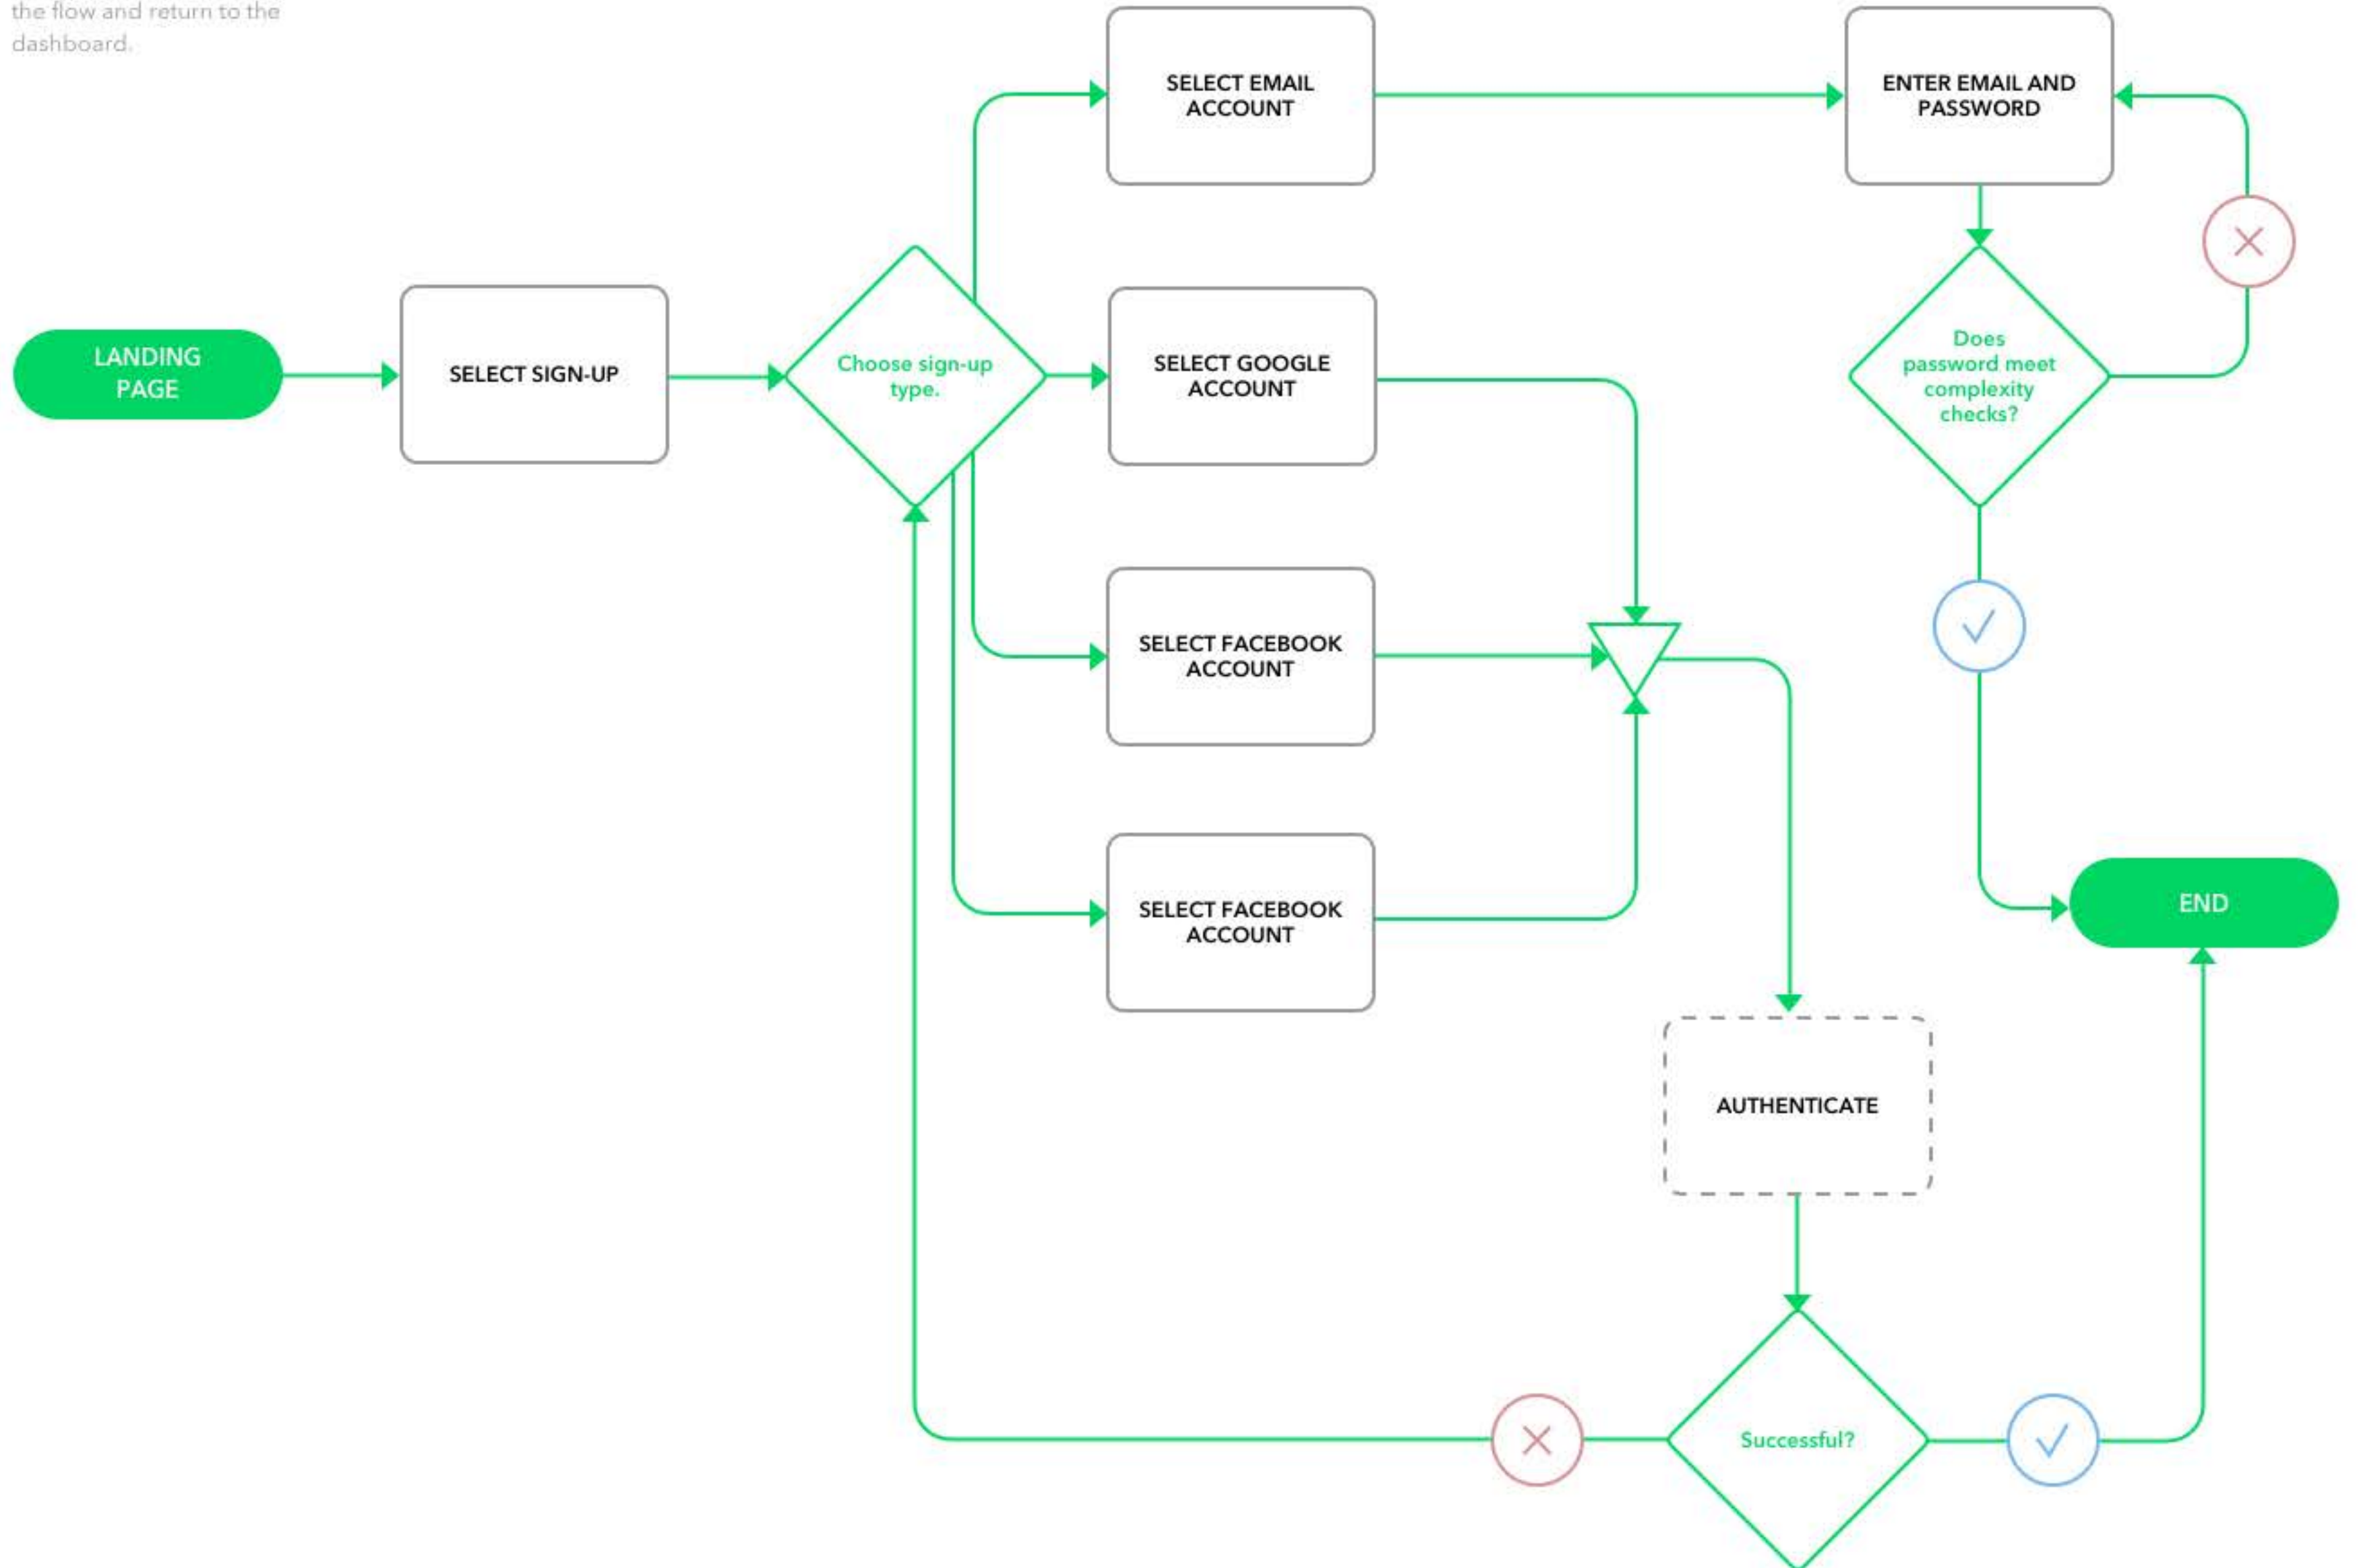

SOLO PROJECT: SIGN-UP FLOW

At any step user has the ability to cancel out of the flow and return to the dashboard.

SOLO PROJECT: LOGIN FLOW

At any step user has the ability to cancel out of the flow and return to the dashboard.

SOLO PROJECT: ADD GAME TO LIBRARY

At any step user has the ability to cancel out of the flow and return to the dashboard.

SOLO PROJECT: PICK A GAME FLOW

At any step user has the ability to cancel out of the flow and return to the dashboard.

SOLO PROJECT: ADD A FRIEND

At any step user has the ability to cancel out of the flow and return to the dashboard.