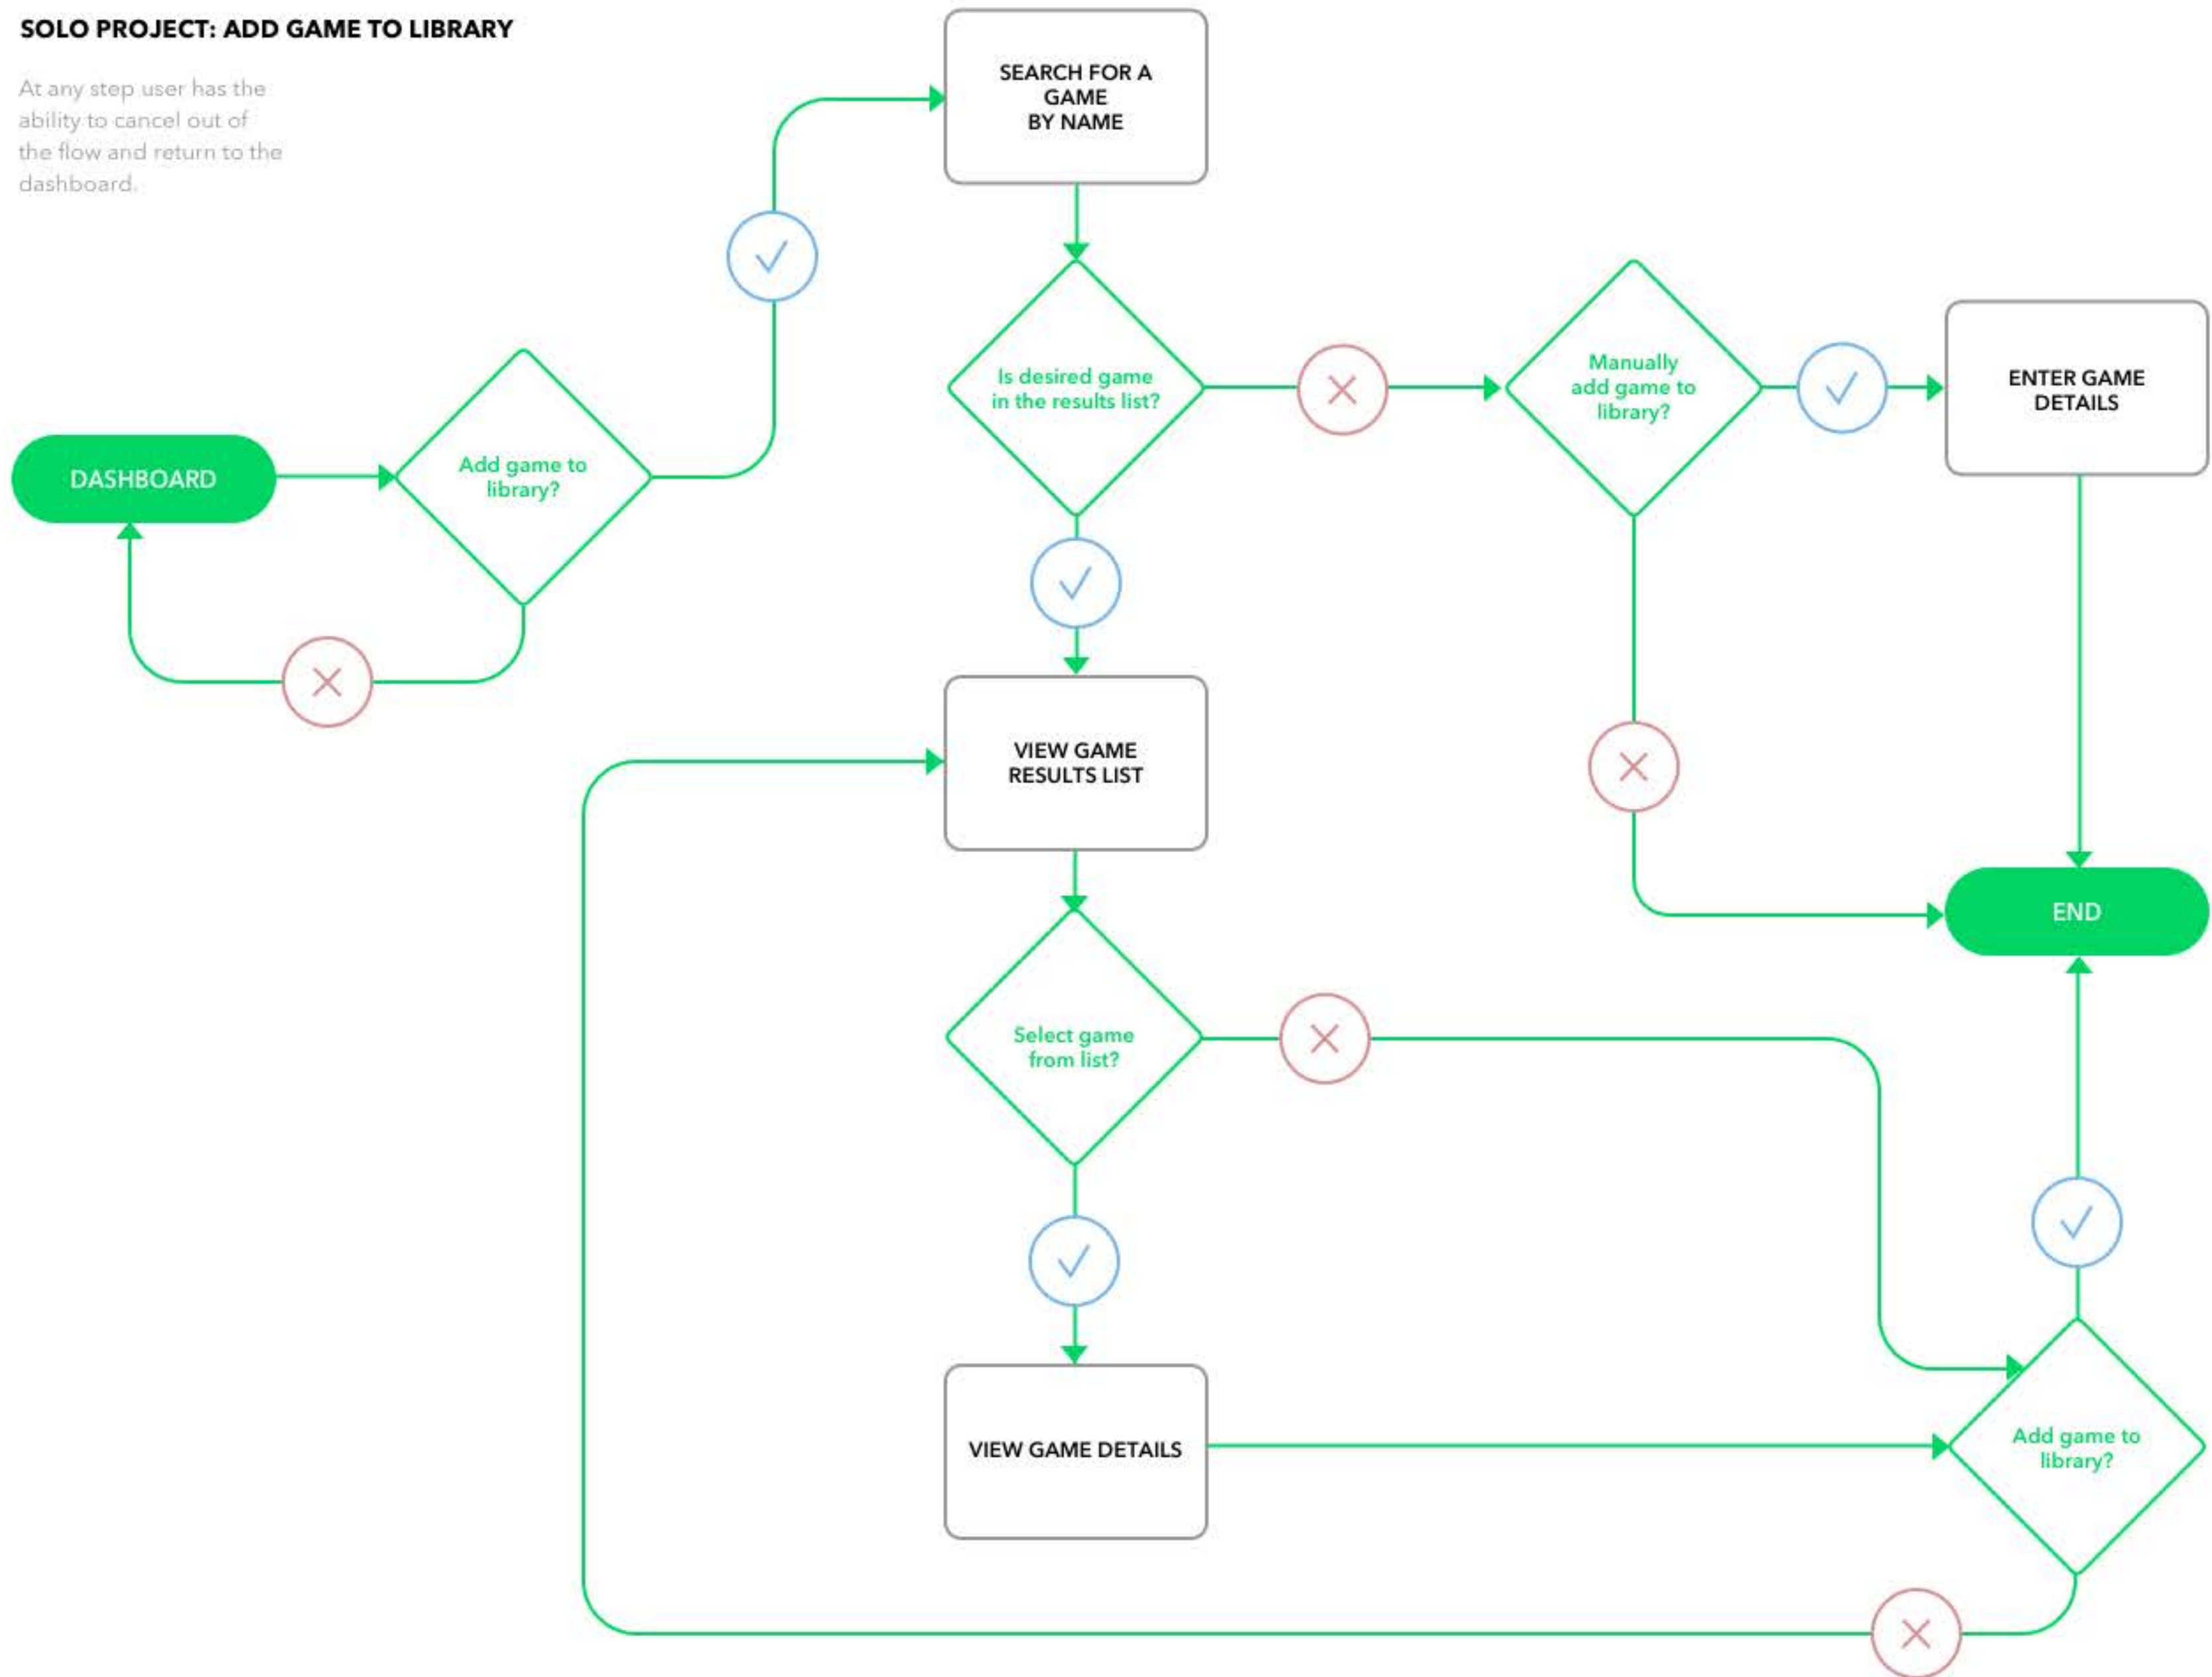

SOLO PROJECT: SIGN-UP FLOW

At any step user has the ability to cancel out of the flow and return to the dashboard.

SOLO PROJECT: LOGIN FLOW

At any step user has the ability to cancel out of the flow and return to the dashboard.

SOLO PROJECT: ADD GAME TO LIBRARY

At any step user has the ability to cancel out of the flow and return to the dashboard.

SOLO PROJECT: PICK A GAME FLOW

At any step user has the ability to cancel out of the flow and return to the dashboard.

SOLO PROJECT: ADD A FRIEND

At any step user has the ability to cancel out of the flow and return to the dashboard.