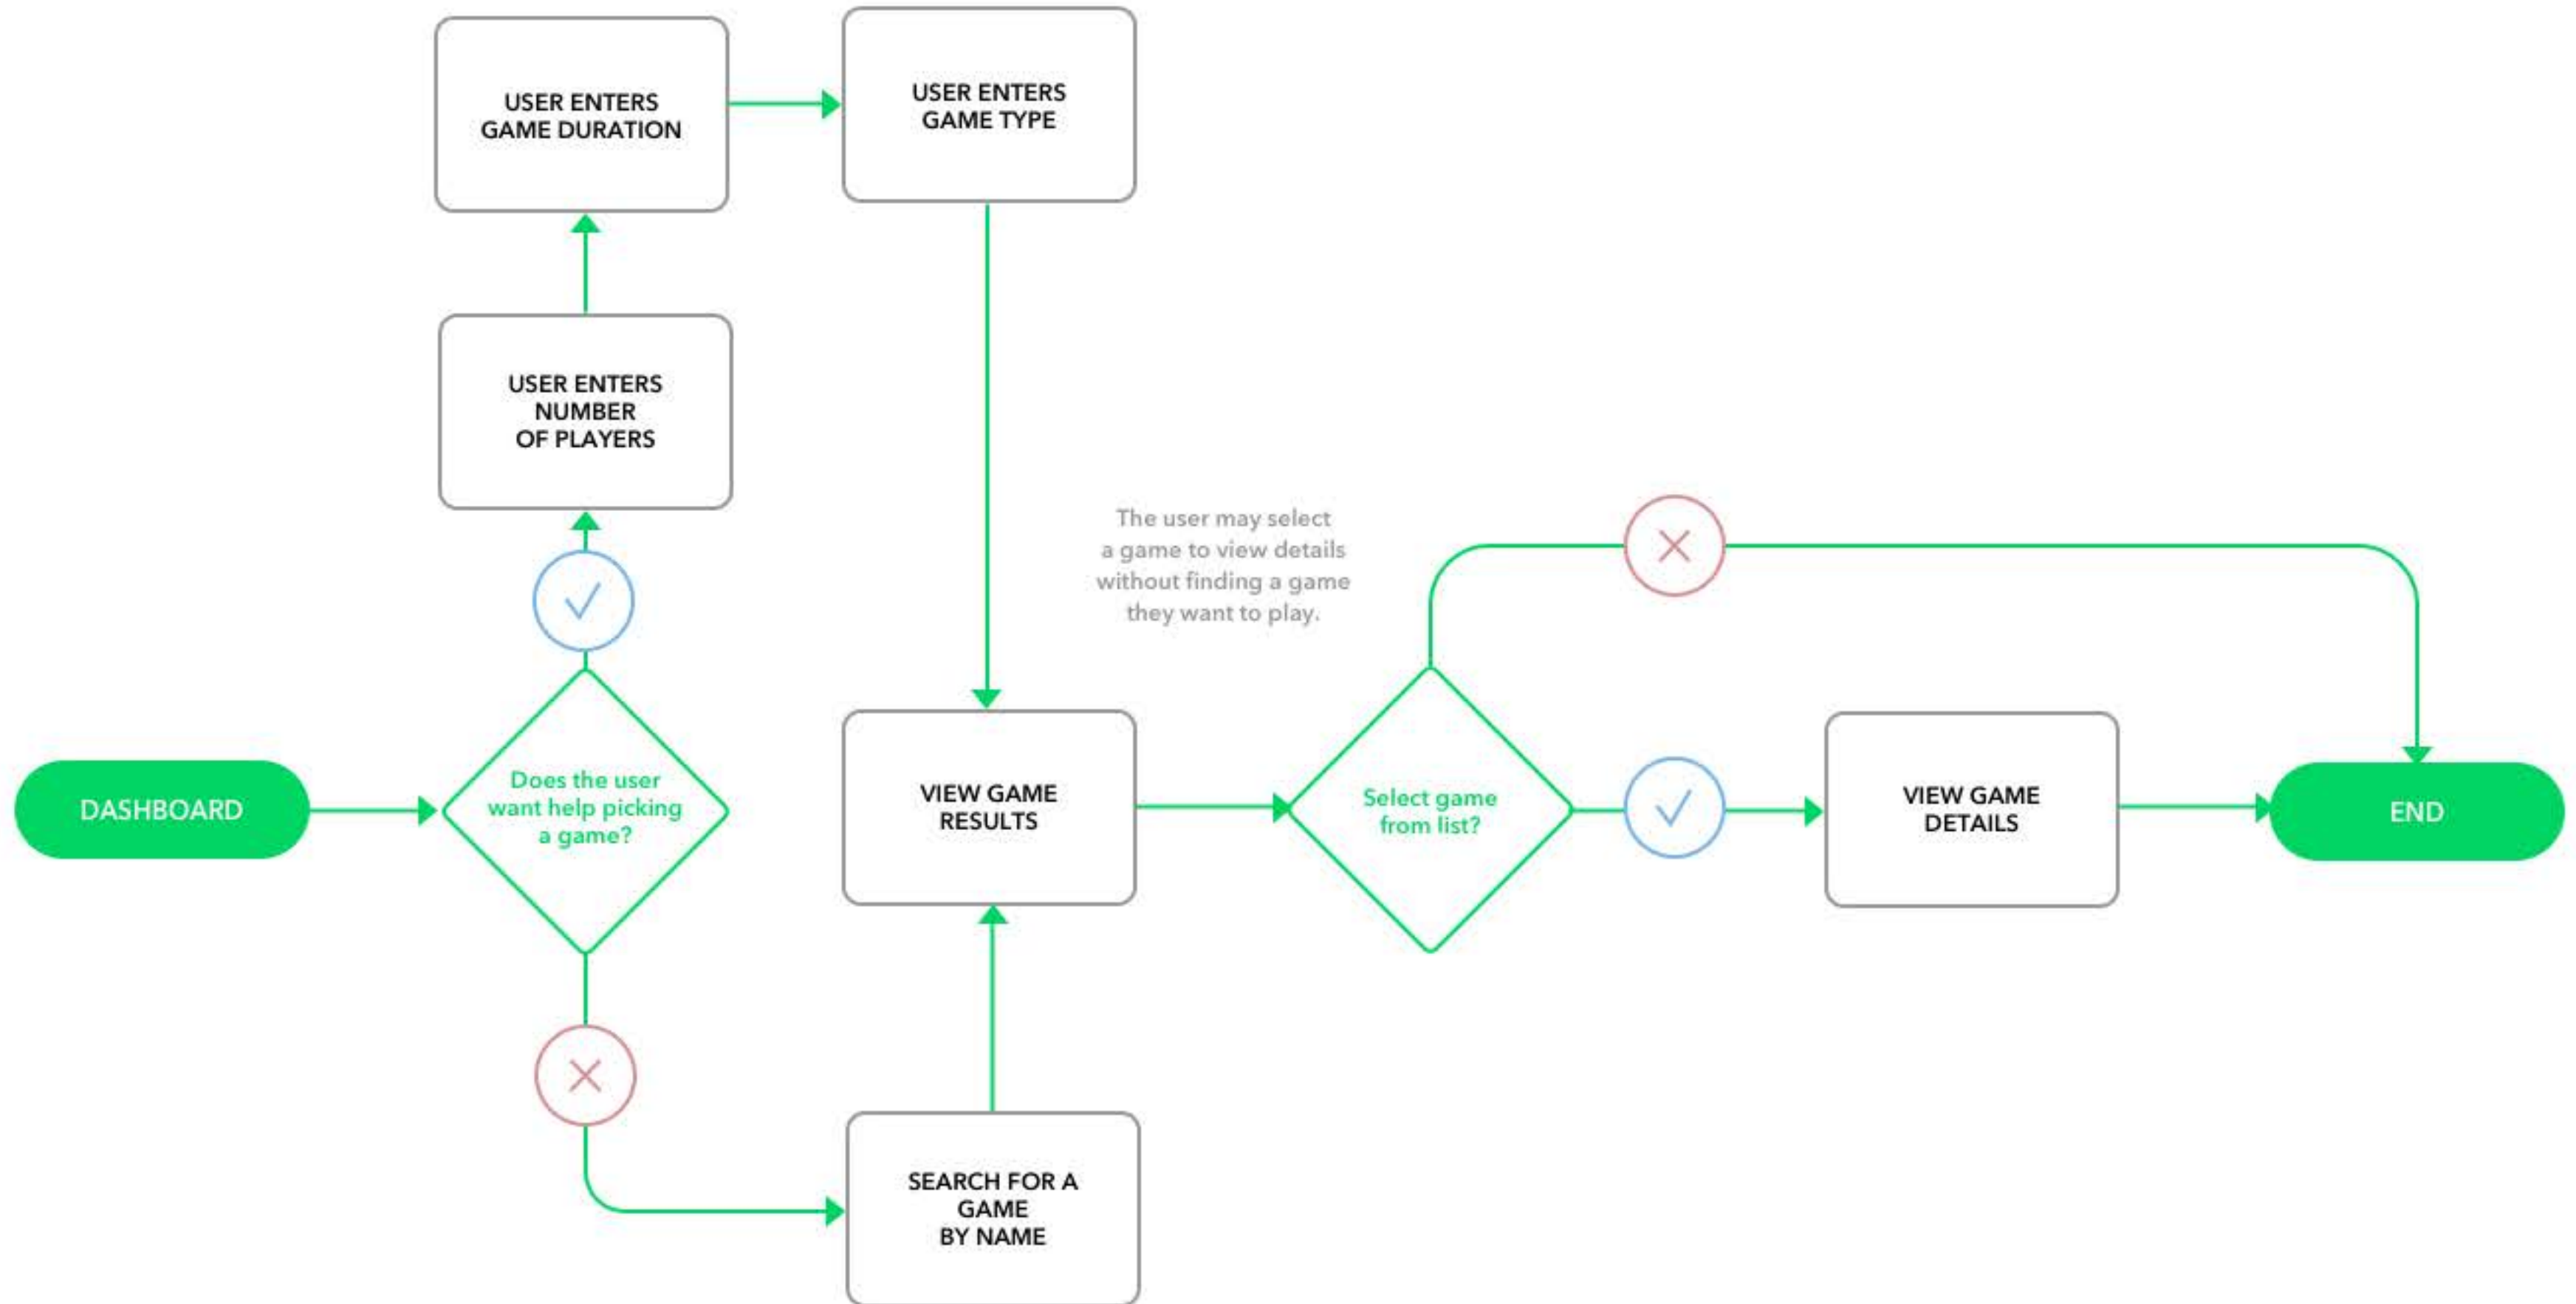

SOLO PROJECT: SIGN-UP FLOW

At any step user has the ability to cancel out of the flow and return to the dashboard.

SOLO PROJECT: LOGIN FLOW

At any step user has the ability to cancel out of the flow and return to the dashboard.

SOLO PROJECT: ADD GAME TO LIBRARY

At any step user has the ability to cancel out of the flow and return to the dashboard.

SOLO PROJECT: PICK A GAME FLOW

At any step user has the ability to cancel out of the flow and return to the dashboard.

SOLO PROJECT: ADD A FRIEND

At any step user has the ability to cancel out of the flow and return to the dashboard.